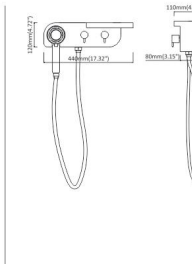

P38
G092
1500mmx180mm(59"x7")
Black tempered glass
Aluminum Alloy support panel with black painting
1 Embed top rain shower D75
2 Inbuilt body jets J68
1 Plastic hand shower H30
1 Sliding shower W20
1 Brass spout R35
1 H/C rotating valve+4 ways diverters
1 Special design inbuilt shampoo shelf
1 S/S flexible shower hose P07 (1.5m)

P45
S300-B
120mmx440mm(4.8"x17.3")
Special design for shower in black
1 Double functions handshower H53
2 Brass rotating valves
1 Hangrope style hose in black color P06