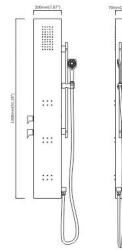

INDEX

P28
S503
1300mmx200mm(51"x7.9")
#304 antique brass anti-finger brushed finished stainless steel
1 Embed top shower J32
3 Embed body jets J60
1 Three functions plastic handshower H68
1 Sliding shower W20
1 Shower holder K07
1 H/C brass rotating valve+3 ways diverters
1 S/S flexible shower hose P07 (1.5m)