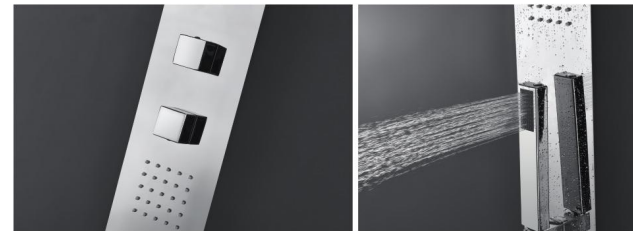

Fantasy flows
Along clear lines