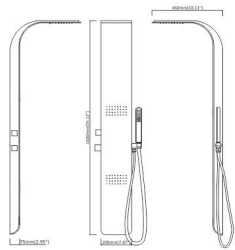

INDEX

P28
S503
1300mmx200mm(51"x7.9")
#304 antique brass anti-finger brushed finished stainless steel
1 Embed top shower J32
3 Embed body jets J60
1 Three functions plastic handshower H68
1 Sliding shower W20
1 Shower holder K07
1 H/C brass rotating valve+3 ways diverters
1 S/S flexible shower hose P07 (1.5m)