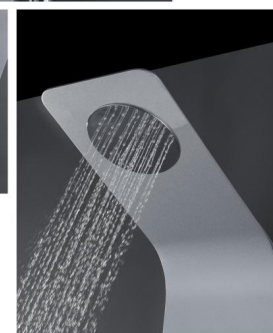

GITZ SERIES

A052
Material:#5052 Aluminum alloy (silver painted)
Product size:1400mmx220mm(55"x8.7")
Gross weight:30.5kgs
Volume:0.178cbm

13