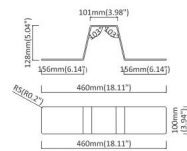

P20
PT02

YOU LOVE SHOWER, WE LOVE GENTORY,
WE SHOULD BE TOGETHER