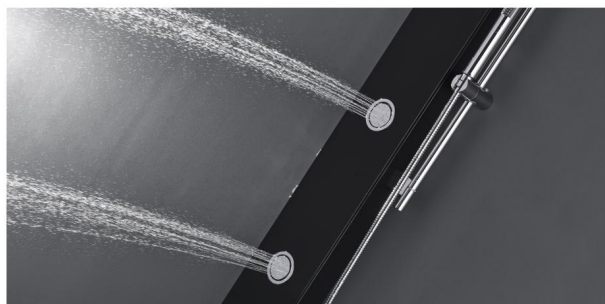

---

+  
LIFE

RETO3 SERIES  
乐特系列

RETO3 SERIES

More features  
More designs

**G091**

Material: White tempered glass  
Product size: 1500mmx180mm(59"x71")  
Gross weight: 11.7kgs  
Volume: 0.09cbm

**G092**  
Material: Black tempered glass  
Product size: 1500mmx180mm(59"x7")  
Gross weight: 12.5kgs  
Volume: 0.09cbm