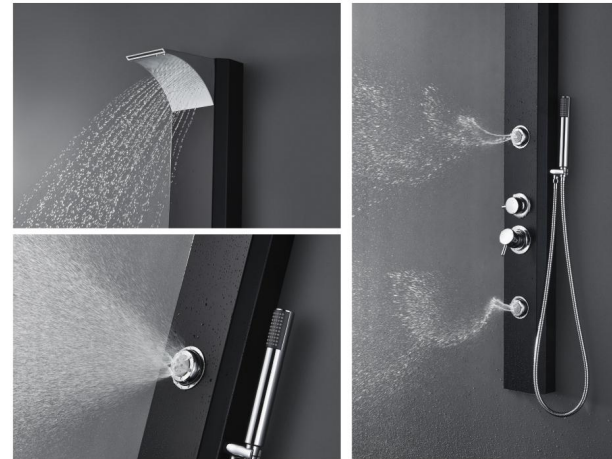

Never seen better before

A105-2
Material: #5052 aluminum alloy black painting
Product size: 1250mmx170mm(49.2"x6.7")
Gross weight: 5.9kgs
Volume: 0.09cbm

51

DORIS SERIES