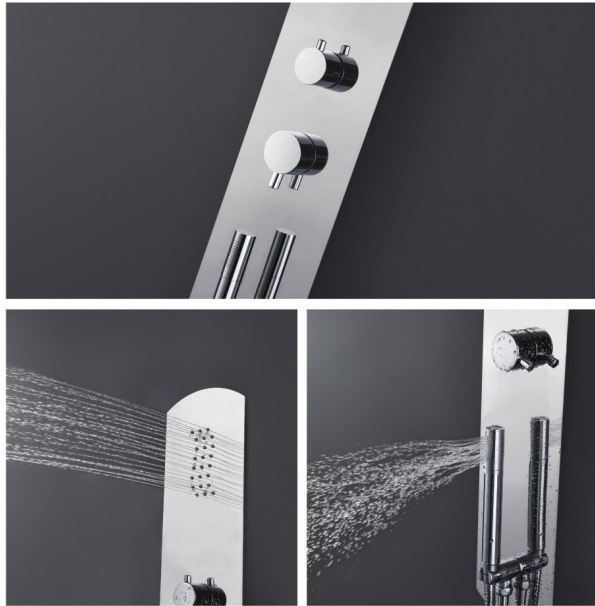

13

GITEZ SERIES

**S183**  
Material: #304 8k mirror finished stainless steel  
Product size: 200mmx150mm(31.5"x6")  
Gross weight: 6.8kgs  
Volume: 0.04cbm

Simple is luxury

GITEZ SERIES

Bar	Water flow	Waterline to face
2	4.16	150(6")
2.5	4.62	230(9")
3	4.75	270(11")
3.5	4.1	310(12")
4	4.4	350(14")
4.5	5.6	380(15")