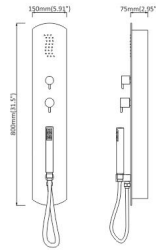

INDEX

P28
S503
1300mmx200mm(51"x7.9")
#304 antique brass anti-finger brushed finished stainless steel
1 Embed top shower J32
3 Embed body jets J60
1 Three functions plastic handshower H68
1 Sliding shower W20
1 Shower holder K07
1 H/C brass rotating valve+3 ways diverters
1 S/S flexible shower hose P07 (1.5m)