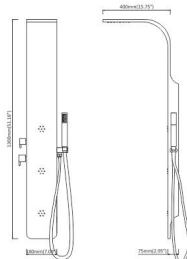

P24
S501
1300mmx180mm(51"x7.9")
#304 rose gold brushed finished stainless steel
2 Embed top rain shower J78
2 Embed body jets J78
1 Plastic handshower H30
1 Plastic shower holder K02
1 H/C brass rotating valve+3 ways diverters
1 S/S flexible shower hose P07 (1.5m)

P52

A205