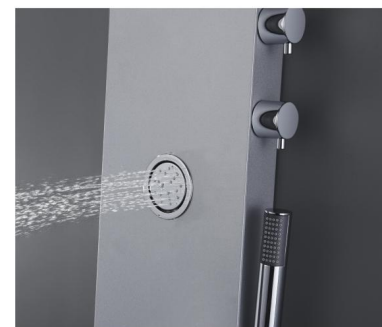

GITZ SERIES

A052
Material:#5052 Aluminum alloy (silver painted)
Product size:1400mmx220mm(55"x8.7")
Gross weight:30.5kgs
Volume:0.178cbm

13