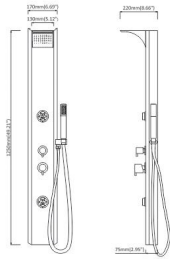

P48

A105-2

P52

A205

P20
PT01

P20
PT02

YOU LOVE SHOWER, WE LOVE GENTORY,
WE SHOULD BE TOGETHER