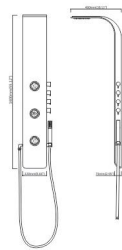

INDEX

P28
S503
1300mmx200mm(51"x7.9")
#304 antique brass anti-finger brushed finished stainless steel
1 Embed top shower J32
3 Embed body jets J60
1 Three functions plastic handshower H68
1 Sliding shower W20
1 Shower holder K07
1 H/C brass rotating valve+3 ways diverters
1 S/S flexible shower hose P07 (1.5m)