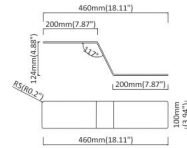

P26
S502
1400mmx200mm(55"x7.9")
#304 rose gold brushed finished stainless steel
2 Embed top rain shower J78
2 Embed body jets J78
1 Plastic handshower H30
1 Embed head shower J31
1 H/C brass rotating valve+3 ways diverters
1 New design round tub and handshower spout R62
1 S/S flexible shower hose P07 (1.5m)

P20
PT01