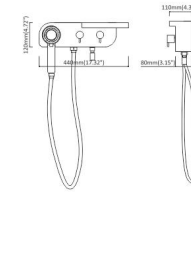

P34
G091
1500mmx180mm(59"x7")
White tempered glass
Aluminum Alloy support panel with black painting
1 Embed top rain shower D75
2 Inbuilt body jets J68
1 Plastic hand shower H30
1 Plastic shower holder K04
1 Plastic spout R34
1 H/C rotating valve+4 ways diverters
1 Special design inbuilt shampoo shelf
1 S/S flexible shower hose P07 (1.5m)

P44
S300-A
120mmx440mm(4.8"x17.3")
Special design for shower in white
1 Double function handshower H53
1 Brass H/C rotating valve + 2 ways diverters
1 New design 360° movable spout R61
1 S/S flexible shower hose P07 (1.5m)