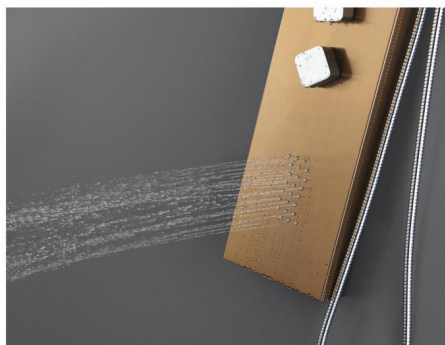

Powerful technology Colorful shower

S501

CLASSICAL SERIES