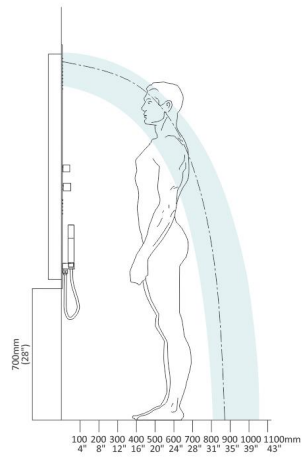

13

GITEZ SERIES

**S183**  
Material: #304 8k mirror finished stainless steel  
Product size: 200mmx150mm(31.5"x6")  
Gross weight: 6.8kgs  
Volume: 0.04cbm

Simple is luxury

GITEZ SERIES

Bar	Water flow	Waterline to face
2	4.16	150(6")
2.5	4.62	230(9")
3	4.75	270(11")
3.5	4.1	310(12")
4	4.4	350(14")
4.5	5.6	380(15")