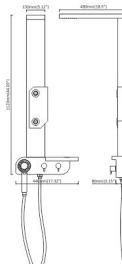

P44
S300-A
120mmx440mm(4.8"x17.3")
Special design for shower in white
1 Double function handshower H53
1 Brass H/C rotating valve + 2 ways diverters
1 New design 360° movable spout R61
1 S/S flexible shower hose P07 (1.5m)