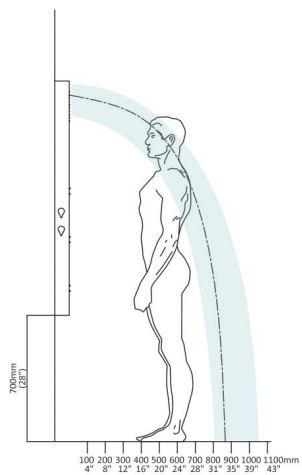

Delicate design
Powerful features

Bar	Water flow	Waterline to face
2	3.76	150(6")
2.5	4.39	230(9")
3	4.91	270(11")
3.5	5.06	310(12")
4	5.15	350(14")
4.5	5.35	380(15")

CLASSICAL SERIES