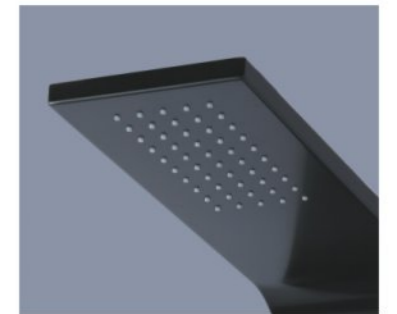

Enjoy gentry shower, Enjoy excellent life
Give you a Right product and a Fine Shower Solution

GENTORY
Shower Panel