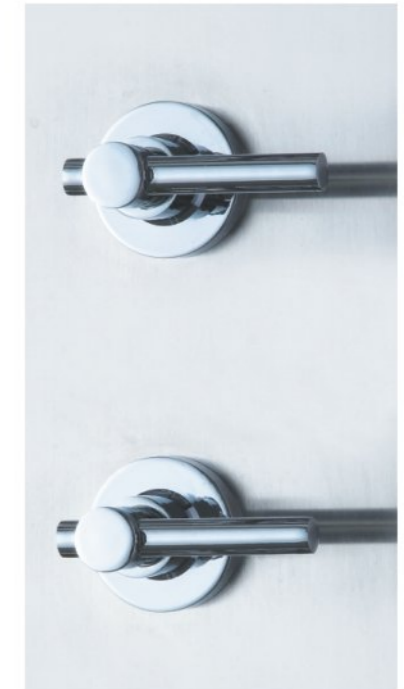

Professional Shower Solution
Feel it, You'll love it
Always new, Always better

S130
Dimension: 1600x200mm
Stainless Steel

S131
Dimension: 1550x200mm
Stainless Steel

Waterfall rain shower
Enjoy gentory shower, Enjoy excellent life
Give you a Right product and a Fine Shower Solution

S132
Dimension: 1600x200mm
Stainless Steel

Colorful Shower,
enjoy colorful life
Simple design always means Luxury quality

Stainless Steel

Gentry Sanitary Wares
UPC and ACS approved Quality

Professional Shower Solution
Feel it, You'll love it
Always new, Always better