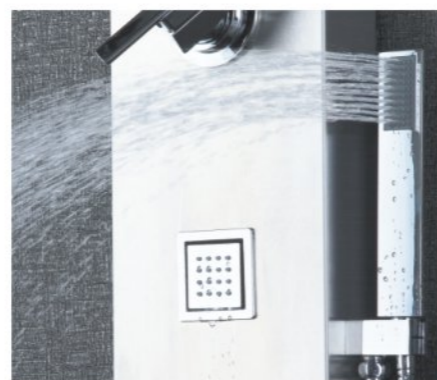

Gentory Sanitary Wares
UPC and ACS approved Quality

Professional Shower Solution
Feel it, You'll love it
Always new, Always better

03

Waterfall

S112

Dimension: 1550x200mm
Stainless Steel

Waterfall rain shower
Enjoy gentory shower, Enjoy excellent life
Give you a Right product and a Fine Shower Solution