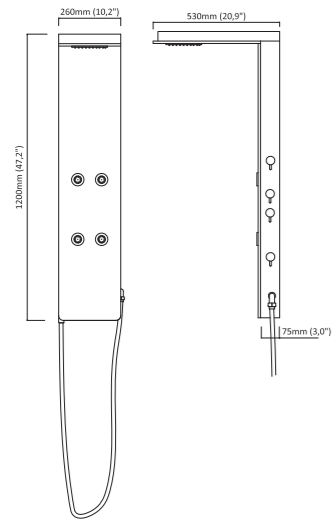

INDEX

P41

A050

- 1200*260mm
- #5052 Aluminum alloy
- Black painted panel
- 1 Round white embed rainshower J70 (150mm)
- 4 Round body jet J35-2
- 1 Plastic hand shower H30
- 1 Brass hand shower holder K06
- 1 Brass H/C regular valve
- 3 Brass diverters (individual and together)
- 1 S/S flexible shower hose P07 (1.5m)