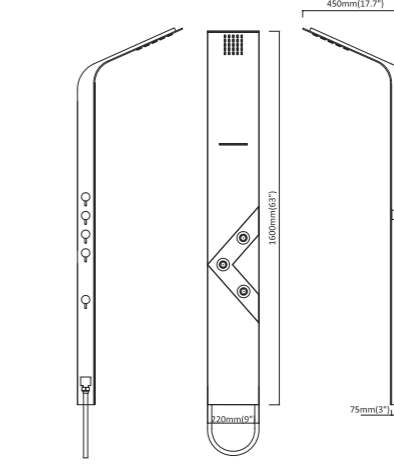

P27

A216

- 1600mm*220mm
- #5052 Aluminum alloy with black painted
- "V" decoration will be changed into brushed Stainless steel
- 1 New design embed top rain shower D73
- 1 Special waterfall in main body
- 3 Inbuilt Body jets J35-2
- 1 Plastic hand shower H30
- 1 Plastic shower holder K36+K06
- 1 Brass H/C rotating valve
- 4 Brass diverters (individual and together)
- 1 S/S flexible shower hose P07 (1.5m)