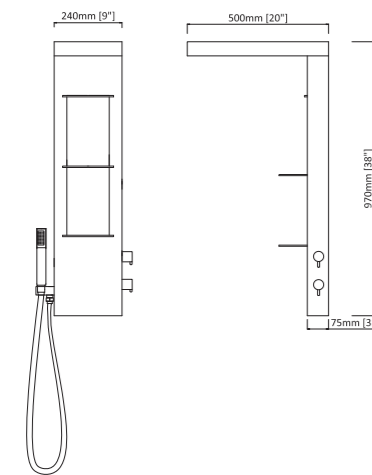

P53

A058

- 1300*130mm
- #5052 Aluminum alloy (white painted)
- 1 Embed top rain shower J72(100mm)
- 2 New design inbuilt body jets J68
- 1 Plastic hand shower H30
- 1 Plastic shower holder K01
- 1 Brass H/C regular valve+ 3 ways diverter
- 1 S/S flexible shower hose P07 (1.5m)

P54

A059

- 1250*150mm
- #5052 Aluminum alloy (black painted)
- 1 Embed big top rain shower J69
- 1 Square big body jet J69
- 1 Plastic hand shower H31
- 1 Plastic shower holder K02
- 1 Brass H/C regular valve+3 ways diverter
- 1 S/S flexible shower hose P07 (1.5m)