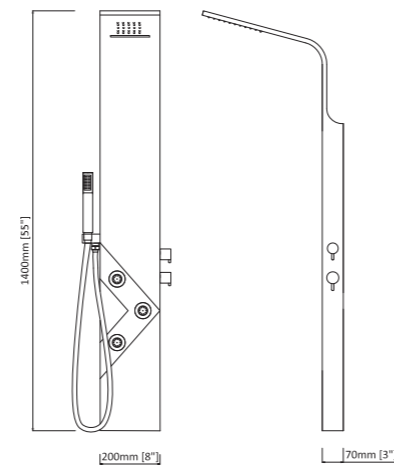

P13

A216-2

- 1400mm*200mm
- #5052 Aluminum alloy with white painted
- "V" decoration with mirror stainless steel
- 1 Plastic square shower head + waterfall D69-2
- 3 Inbuilt Body jets J35-2
- 1 Plastic hand shower H30
- 1 Plastic shower holder K01-P
- 1 Brass H/C rotating valve + 4 ways diverter
- 1 S/S flexible shower hose P07(1.5m)