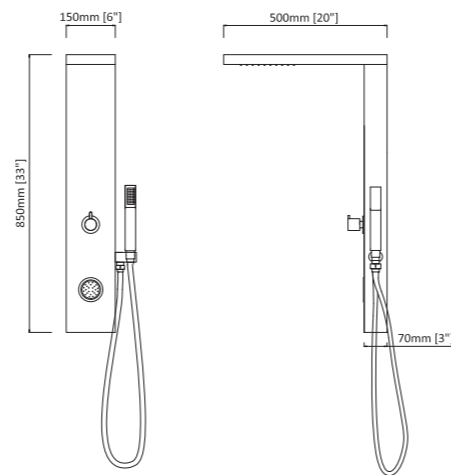

P51

S207

- 850x150mm
- #304 Brushed finish stainless steel
- 1 Plastic embed square shower head J32-1S
- 1 Plastic round body jet J68
- 1 Plastic hand shower H30
- 1 Plastic shower holder K01-P
- 3 Ways brass diverter(without H/C)
- 1 S/S flexible shower hose P07 (1.5m)

YOU LOVE SHOWER, WE LOVE GENTORY,
WE SHOULD BE TOGETHER

S288 P05	S286 P11	A216-2 P13	S283 P17	S287 P19
S285 P21	S281 P25	A216 P27	A217 P31	A052 P33
A051 P37	A152 P39	A050 P41	A205 P43	S282 P45
S282-2 P47	S206 P49	S207 P51	A058 P53	A059 P54