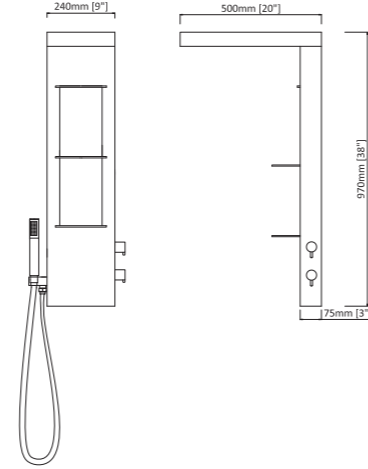

P45

S282

- 970x240mm
- #5052 Aluminum alloy white painted
- Mirror finish S/S top panel
- 1 Plastic square adjustable shower head J32-2
- 1 Plastic waterfall D70
- 1 Plastic hand shower H30
- 1 Plastic shower holder K01-P
- 3 Special shampoo shelf 4MM
- 1 Brass H/C rotating valve+ 3 ways diverter
- 1 S/S flexible shower hose P07 (1.5m)