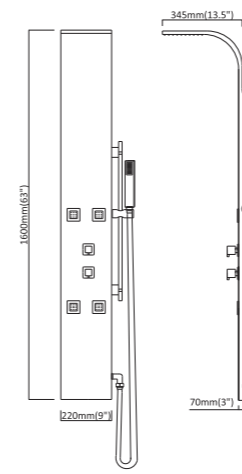

Material: #304 8K Mirror finish stainless steel
Product size: 970x240mm
Gross weight: 8.2kgs
Volume: 0.058cbm

Touching Happy Shower

S206

Material:#304 Brushed finish stainless steel
Product size:1100mm×150mm
Gross weight:7.3kgs
Volume:0.05cbm

A059

Material: Aluminum Alloy
Product size: 1250x150mm
Gross weight: 6.5kgs
Volume: 0.07cbm

INDEX

P05

S288

- 1300x200mm
- #304 Anti-finger black mirror stainless steel
- 1 Plastic embed square shower head D69-2
- 1 Plastic hand shower H52
- 1 Brass shower holder K02-T
- 1 Stainless steel waterfall spout D72
- 1 1-touch CONTROL PANEL + electronic valve
- 1 S/S flexible black shower hose P08 (1.5m)

P11

S286

- 1400x220mm
- #5052 Aluminum alloy top panel with white color
- #304-8K mirror finish stainless steel
- 1 Plastic embed round shower head D78
- 2 Plastic round body jet J68
- 1 Plastic hand shower H30
- 1 Brass shower holder K01-T
- 1 H/C brass regular valve+ 3 ways diverter
- 1 S/S flexible shower hose P07 (1.5m)

P13

A216-2

- 1400mm*200mm
- #5052 Aluminum alloy with white painted
- "V" decoration with mirror stainless steel
- 1 Plastic square shower head + waterfall D69-2
- 3 Inbuilt Body jets J35-2
- 1 Plastic hand shower H30
- 1 Plastic shower holder K01-P
- 1 Brass H/C rotating valve + 4 ways diverter
- 1 S/S flexible shower hose P07(1.5m)