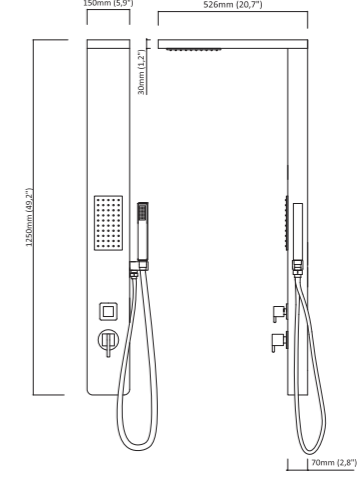

P45

S282

- 970x240mm
- #5052 Aluminum alloy white painted
- Mirror finish S/S top panel
- 1 Plastic square adjustable shower head J32-2
- 1 Plastic waterfall D70
- 1 Plastic hand shower H30
- 1 Plastic shower holder K01-P
- 3 Special shampoo shelf 4MM
- 1 Brass H/C rotating valve+ 3 ways diverter
- 1 S/S flexible shower hose P07 (1.5m)

P53

A058

- 1300*130mm
- #5052 Aluminum alloy (white painted)
- 1 Embed top rain shower J72(100mm)
- 2 New design inbuilt body jets J68
- 1 Plastic hand shower H30
- 1 Plastic shower holder K01
- 1 Brass H/C regular valve+ 3 ways diverter
- 1 S/S flexible shower hose P07 (1.5m)