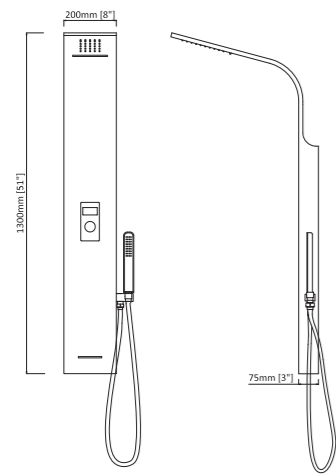

Material: #304 8K Mirror finish stainless steel
Product size: 970x240mm
Gross weight: 8.2kgs
Volume: 0.058cbm

Touching Happy Shower

S206

Material:#304 Brushed finish stainless steel
Product size:1100mm×150mm
Gross weight:7.3kgs
Volume:0.05cbm

Faucet NOT for sale

Freedom of choice

S207

Material: #304 Brushed finish stainless steel
Product size: 850x150mm
Gross weight: 6.3kgs
Volume: 0.048cbm

Faucet NOT for sale

All in one, for everyone

A058

Material: Aluminum Alloy
Product size: 1300x130mm
Gross weight: 6.5kgs
Volume: 0.136cbm

A059

Material: Aluminum Alloy
Product size: 1250x150mm
Gross weight: 6.5kgs
Volume: 0.07cbm

INDEX

P05

S288

- 1300x200mm
- #304 Anti-finger black mirror stainless steel
- 1 Plastic embed square shower head D69-2
- 1 Plastic hand shower H52
- 1 Brass shower holder K02-T
- 1 Stainless steel waterfall spout D72
- 1 1-touch CONTROL PANEL + electronic valve
- 1 S/S flexible black shower hose P08 (1.5m)