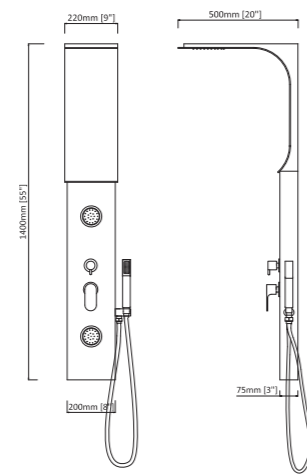

Material: #304 8K Mirror finish stainless steel
Product size: 970x240mm
Gross weight: 8.2kgs
Volume: 0.058cbm

Touching Happy Shower

S206

Material:#304 Brushed finish stainless steel
Product size:1100mm×150mm
Gross weight:7.3kgs
Volume:0.05cbm

Faucet NOT for sale

Freedom of choice

S207

Material: #304 Brushed finish stainless steel
Product size: 850x150mm
Gross weight: 6.3kgs
Volume: 0.048cbm

Faucet NOT for sale

All in one, for everyone

A058

Material: Aluminum Alloy
Product size: 1300x130mm
Gross weight: 6.5kgs
Volume: 0.136cbm

A059

Material: Aluminum Alloy
Product size: 1250x150mm
Gross weight: 6.5kgs
Volume: 0.07cbm

INDEX

P05

S288

- 1300x200mm
- #304 Anti-finger black mirror stainless steel
- 1 Plastic embed square shower head D69-2
- 1 Plastic hand shower H52
- 1 Brass shower holder K02-T
- 1 Stainless steel waterfall spout D72
- 1 1-touch CONTROL PANEL + electronic valve
- 1 S/S flexible black shower hose P08 (1.5m)