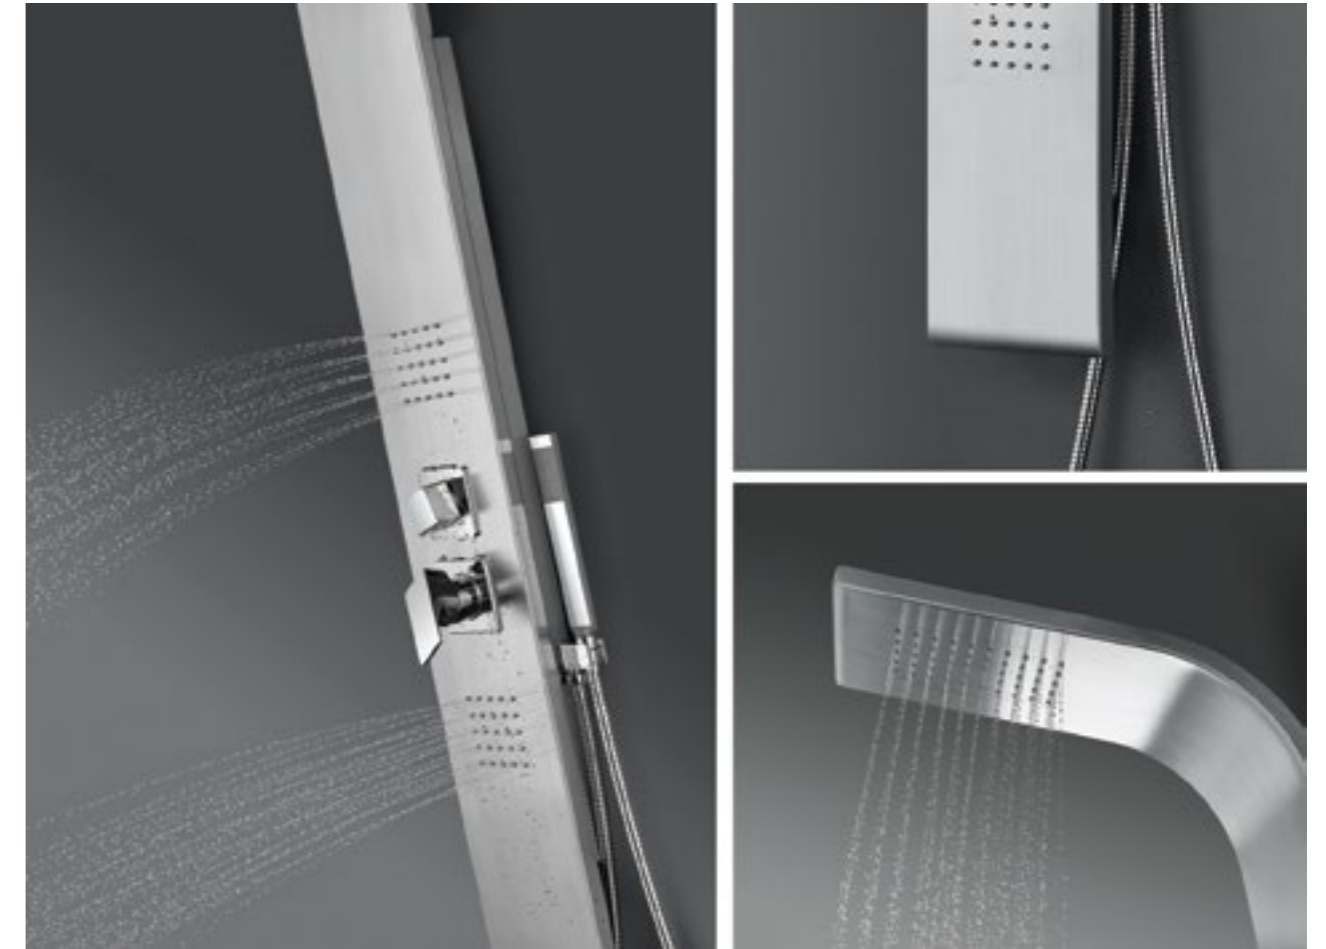

Waterfall

Hand shower

Great Control panel, Control great shower

GENTORY,
MAKE YOUR SHOWER
HAPPIER

TOUCH FEEL LOVE

The new look of your shower panel
Great match

S286

Material: #304 8K mirror finish stainless steel
Product size: 1400x220mm
Gross weight: 10.3kgs
Volume: 0.152cbm

Water, Intelligence, Enjoyment.

S287

Material: #304 8K Mirror finish stainless steel
Product size:1300x200mm
Gross weight: 9.8kgs
Volume: 0.074cbm

Pure and simple,
The better shower

S285

Material: #304 Brushed finish stainless steel
Product size: 1400x180mm
Gross weight: 9.26kgs
Volume: 0.152cbm