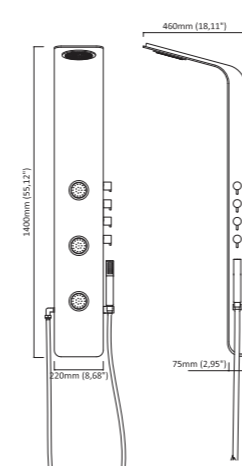

A059

Material: Aluminum Alloy
Product size: 1250x150mm
Gross weight: 6.5kgs
Volume: 0.07cbm

INDEX

P05

S288

- 1300x200mm
- #304 Anti-finger black mirror stainless steel
- 1 Plastic embed square shower head D69-2
- 1 Plastic hand shower H52
- 1 Brass shower holder K02-T
- 1 Stainless steel waterfall spout D72
- 1 1-touch CONTROL PANEL + electronic valve
- 1 S/S flexible black shower hose P08 (1.5m)

P17

S283

- 1400x180mm
- #304- Brushed finish stainless steel
- 1 Plastic embed round shower head J51
- 1 Plastic round body jet J77
- 1 Plastic hand shower H30
- 1 Plastic shower holder K01-P
- 1 New design stainless steel waterfall spout
- 1 Special shampoo shelf
- 1 Brass H/C rotating valve+ 4 ways diverter
- 1 S/S flexible shower hose P07 (1.5m)

P19

S287

- 1400x200mm
- #304-8K mirror finish stainless steel
- 1 Plastic square adjustable shower head J32-2
- 2 Plastic double functions body jets J80
- 1 Brass hand shower H52
- 1 Black sliding bar W25
- 1 Brass H/C rotating valve+ 4 ways diverters
- 1 S/S flexible shower hose P07 (1.5m)

P21

S285

- 1400x180mm
- #304 Brushed finish stainless steel
- 1 Plastic embed square shower head J32-1S
- 2 Plastic square body jets J3-S
- 1 Brass hand shower H25-2
- 1 Brass shower holder K02-T
- 1 H/C brass regular valve+ 3 ways diverter
- 1 S/S flexible shower hose P07 (1.5m)