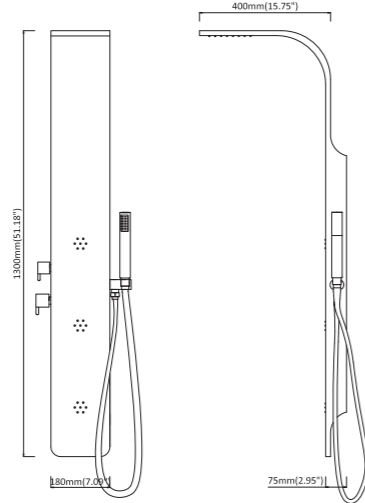

P43

A205

- 1300mmx180mm
- #5052 Aluminum alloy silver painting
- 1 Embed top rain shower D75
- 3 Embed body jets J61
- 1 Plastic handshower H30
- 1 Plastic shower holder K01
- 1 H/C brass rotating valve+3 ways diverters
- 1 S/S flexible shower hose P07 (1.5m)