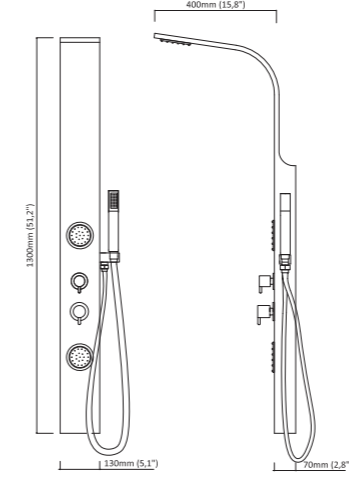

P53

A058

- 1300*130mm
- #5052 Aluminum alloy (white painted)
- 1 Embed top rain shower J72(100mm)
- 2 New design inbuilt body jets J68
- 1 Plastic hand shower H30
- 1 Plastic shower holder K01
- 1 Brass H/C regular valve+ 3 ways diverter
- 1 S/S flexible shower hose P07 (1.5m)