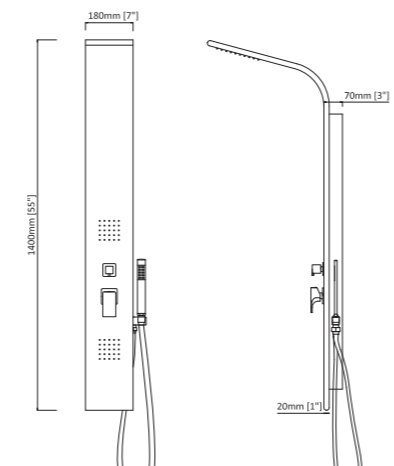

P21

S285

- 1400x180mm
- #304 Brushed finish stainless steel
- 1 Plastic embed square shower head J32-1S
- 2 Plastic square body jets J3-S
- 1 Brass hand shower H25-2
- 1 Brass shower holder K02-T
- 1 H/C brass regular valve+ 3 ways diverter
- 1 S/S flexible shower hose P07 (1.5m)