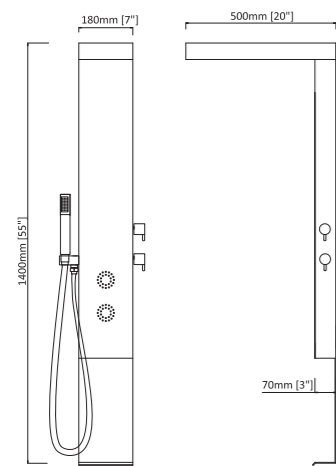

P17

S283

- 1400x180mm
- #304- Brushed finish stainless steel
- 1 Plastic embed round shower head J51
- 1 Plastic round body jet J77
- 1 Plastic hand shower H30
- 1 Plastic shower holder K01-P
- 1 New design stainless steel waterfall spout
- 1 Special shampoo shelf
- 1 Brass H/C rotating valve+ 4 ways diverter
- 1 S/S flexible shower hose P07 (1.5m)