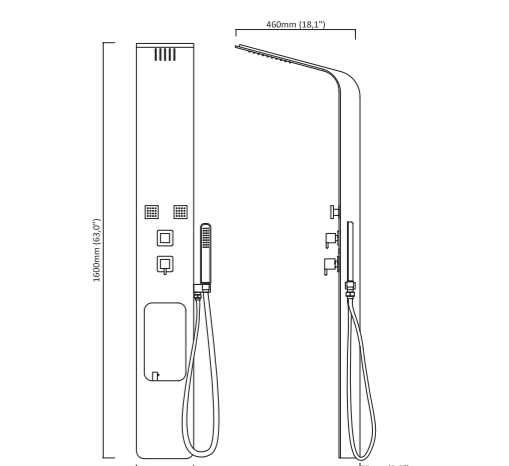

P39

A152

- 1400*220mm
- #5052 Aluminum alloy panel THICKER-4mm
- Thick white front panel+thin black back panel
- 1 Embed head shower J32
- 2 New design jets (ceramic+chrome) J67
- 1 Plastic hand shower H52
- 1 Plastic shower holder K02
- 1 Shampoo shelf
- 1 Embed soap dispenser inside panel R51
- 1 Brass H/C regular valve
- 1 S/S flexible shower hose P07 (1.5m)