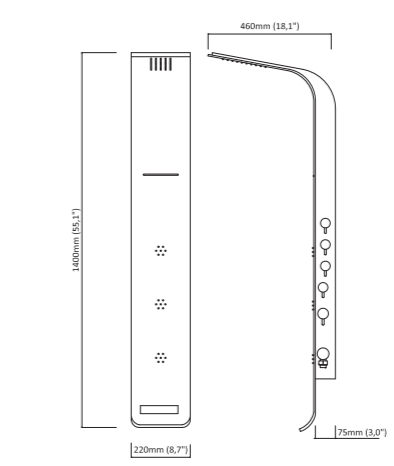

P37

A051

- 1400x220mm
- #5052 Aluminum alloy panel THICKER-4mm
- Thick white front panel+thin black back panel
- 1 Embed top rain shower J32
- 1 Special face waterfall
- 3 Embed body jets J61
- 1 Plastic hand shower H51
- 1 Brass shower holder K01+K33
- 1 Brass H/C regular valve
- 4 Brass diverters (individual and together)
- 1 S/S flexible shower hose P07 (1.5m)