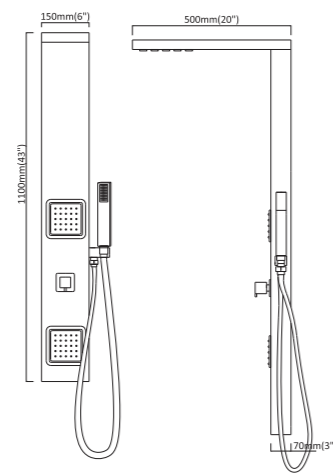

P49

S206

- 1100mm*150mm
- #304 Brushed finish stainless steel
- 1 New design embed top rain shower D73
- 2 Inbuilt square body jets J37-2
- 1 Plastic Hand shower H31
- 1 Plastic shower holder K02
- 3 Ways brass diverter(without H/C)
- 1 S/S flexible shower hose P07(1.5m)