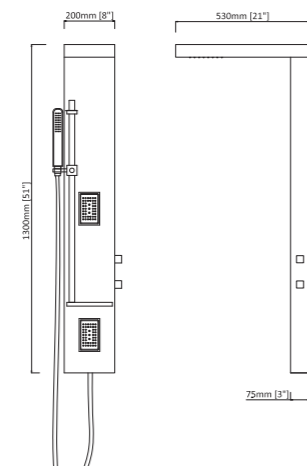

P19

S287

- 1400x200mm
- #304-8K mirror finish stainless steel
- 1 Plastic square adjustable shower head J32-2
- 2 Plastic double functions body jets J80
- 1 Brass hand shower H52
- 1 Black sliding bar W25
- 1 Brass H/C rotating valve+ 4 ways diverters
- 1 S/S flexible shower hose P07 (1.5m)