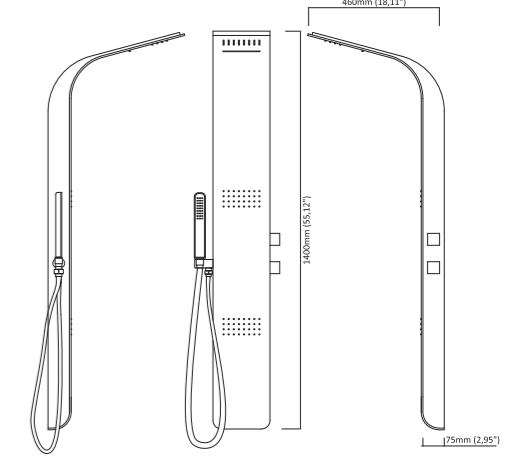

P31

A217

- 1400mmx200mm
- #5052 Aluminum alloy panel THICKER-4mm
- Thick white front panel+thin black back panel
- 1 Embed top shower J31+waterfall D10
- 2 Embed body jets J31
- 1 Plastic handshower H51
- 1 Brass shower holder K02
- 1 H/C brass rotating valve+4 ways diverters
- 1 S/S flexible shower hose P07 (1.5m)