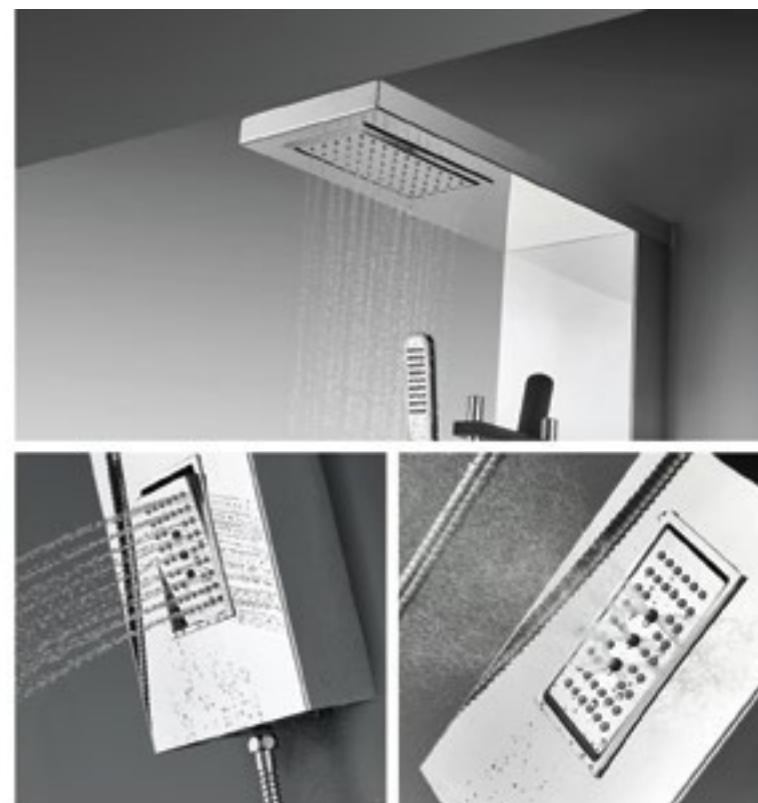

Water, Intelligence, Enjoyment.