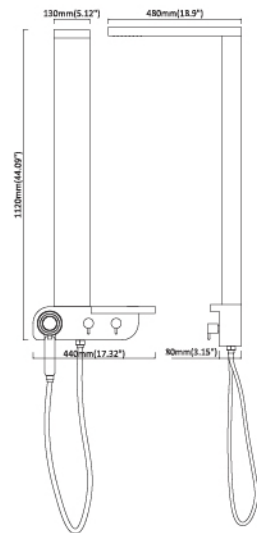

SA102

Material:#304 Anti-finger print stainless steel
Product size:1600×200mm
Gross weight:12kgs
Volume:0.2cbm

INDEX

P05

S300-7

- 1120x130mm
- #5052 Aluminum alloy with black color
- 1 Plastic embed square shower head J32-1S
- 1 Brass black hand shower H06-B
- 1 Brass shower holder K41
- 1 Thickness aluminum shampoo shelf with white color
- 1 Brass H/C rotating valve + 2 ways diverter
- 1 S/S flexible black shower hose P08 (1.5m)

P21

S303-3

- 940x510mm
- 8K mirror finish stainless steel
- 1 Aluminum shampoo shelf in black
- 1 Round spary shower head D77
- 1 Brass rain shower arm
- 1 Plastic spray hand shower H66
- 1 Brass H/C regular valve + 2 ways diverter
- 1 S/S flexible shower hose P07 (1.5m)

P23

C001

- Brass square shower column
- 1 Plastic square shower head D38
- 1 Plastic hand shower H31
- 1 S/S flexible shower hose P07 (1.5m)

P15

S300-5

- 1120mmx130mm
- #304 8K mirror finish stainless steel
- 1 Embed head shower J31
- 2 Plastic shower jets J35-2
- 1 Double functions handshower H53
- 1 Brass H/C rotating valve + 3 ways diverters
- 1 New shampoo shelf design in chrome
- 1 S/S flexible shower hose P07 (1.5m)

P17

S300

- 1120*130mm (440mm)
- 8K mirror finish stainless steel
- 1 Embed head shower J31
- 1 Hand shower H53
- 1 Brass H/C rotating valve
- 2 Ways diverters
- 1 New shampoo shelf design in white
- 1 S/S flexible shower hose P07 (1.5m)