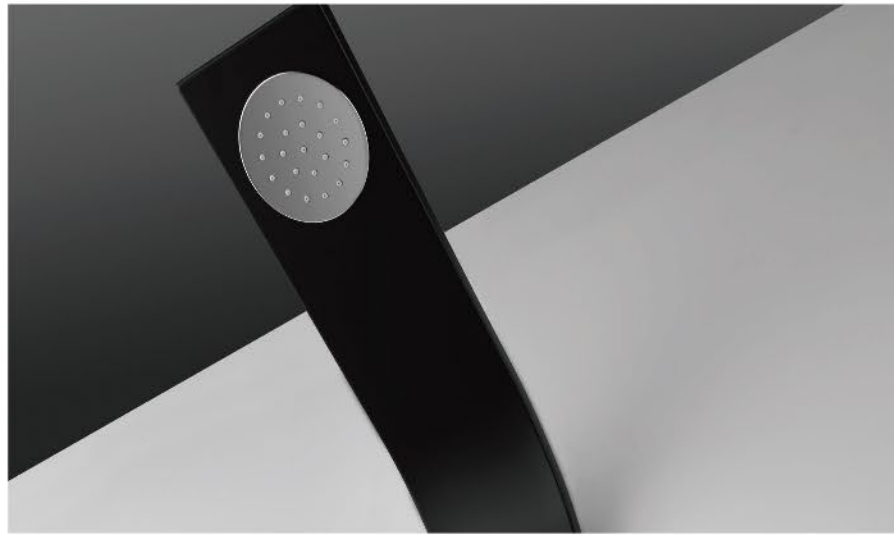

Touching happy shower

S300-7

Material: #5052 Aluminum alloy with (black painted)
Product size: 1120x130mm
Gross weight: 5.4kgs
Volume: 0.11cbm

Make shower more beautiful

S300-6

Material: #5052 Aluminum alloy with (black painted)
Product size:1120x130mm
Gross weight:6.8kgs
Volume: 0.12cbm