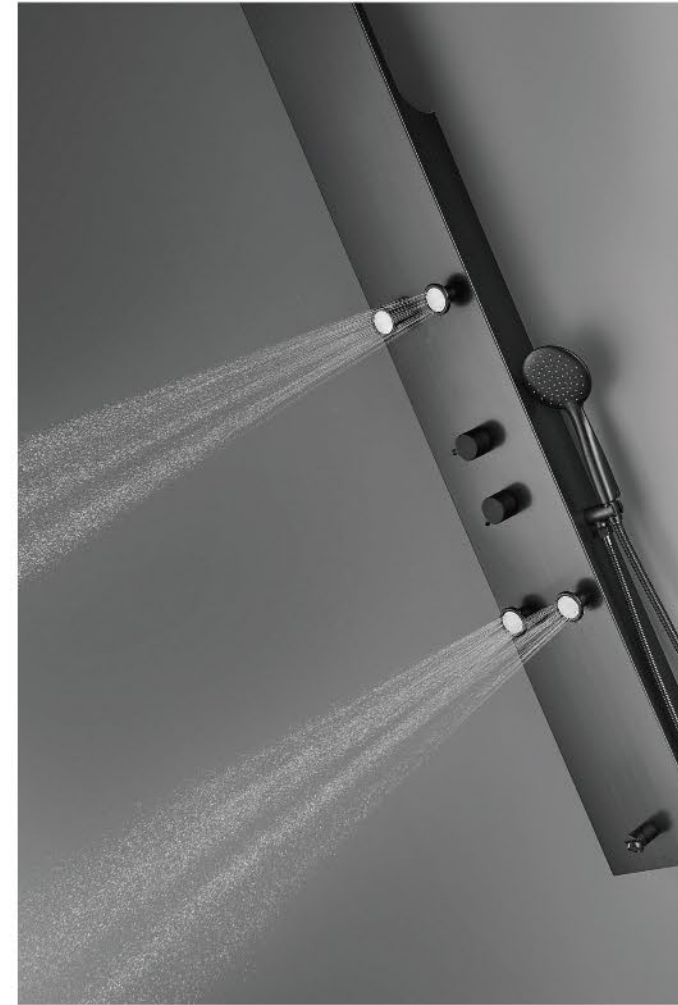

S505

Material: #304 Bronze brushed finish stainless steel
Product size: 1600x200mm
Gross weight: 10.4kgs
Volume: 0.168cbm