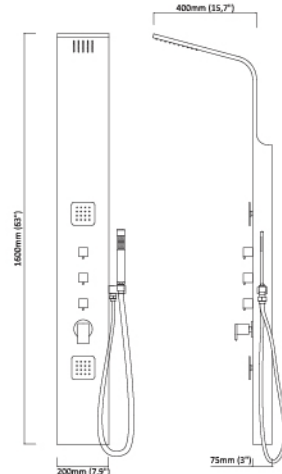

P47

SA108

- 1600*200mm
- #304 Matt finish stainless steel
- 1 Embed head shower J32
- 2 New design square jets (ultra thin) T58
- 1 Brass hand shower H25-2
- 1 Brass shower holder K02
- 3 New hand brass diverters(square)
- 1 Pressure balance valve + cUPC setting
- 3 Diverters (individual and together)
- 1 S/S flexible shower hose P07 (1.5m)