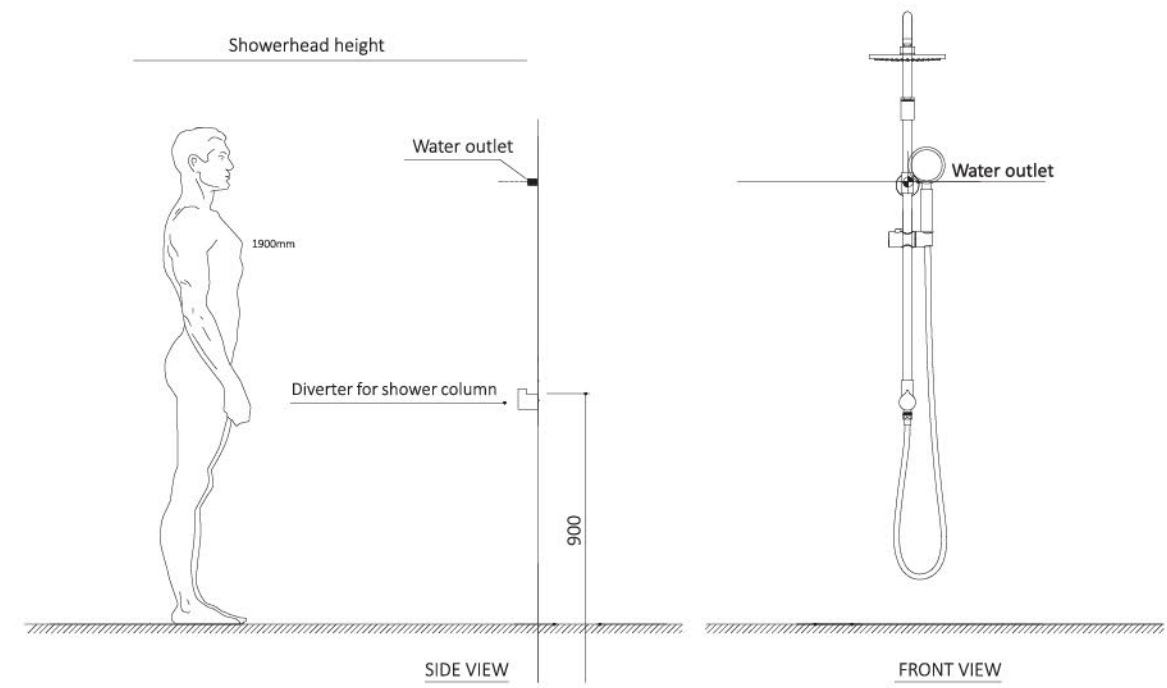

Every drop is precious

C001

Material: Brass shower column
Product size: 850mm
Gross weight: 4.7kgs
Volume: 0.056cbm

Harmony and Balance

C002

Material: Brass shower column
 Product size: 1120mm
 Gross weight: 5.8kgs
 Volume: 0.054cbm