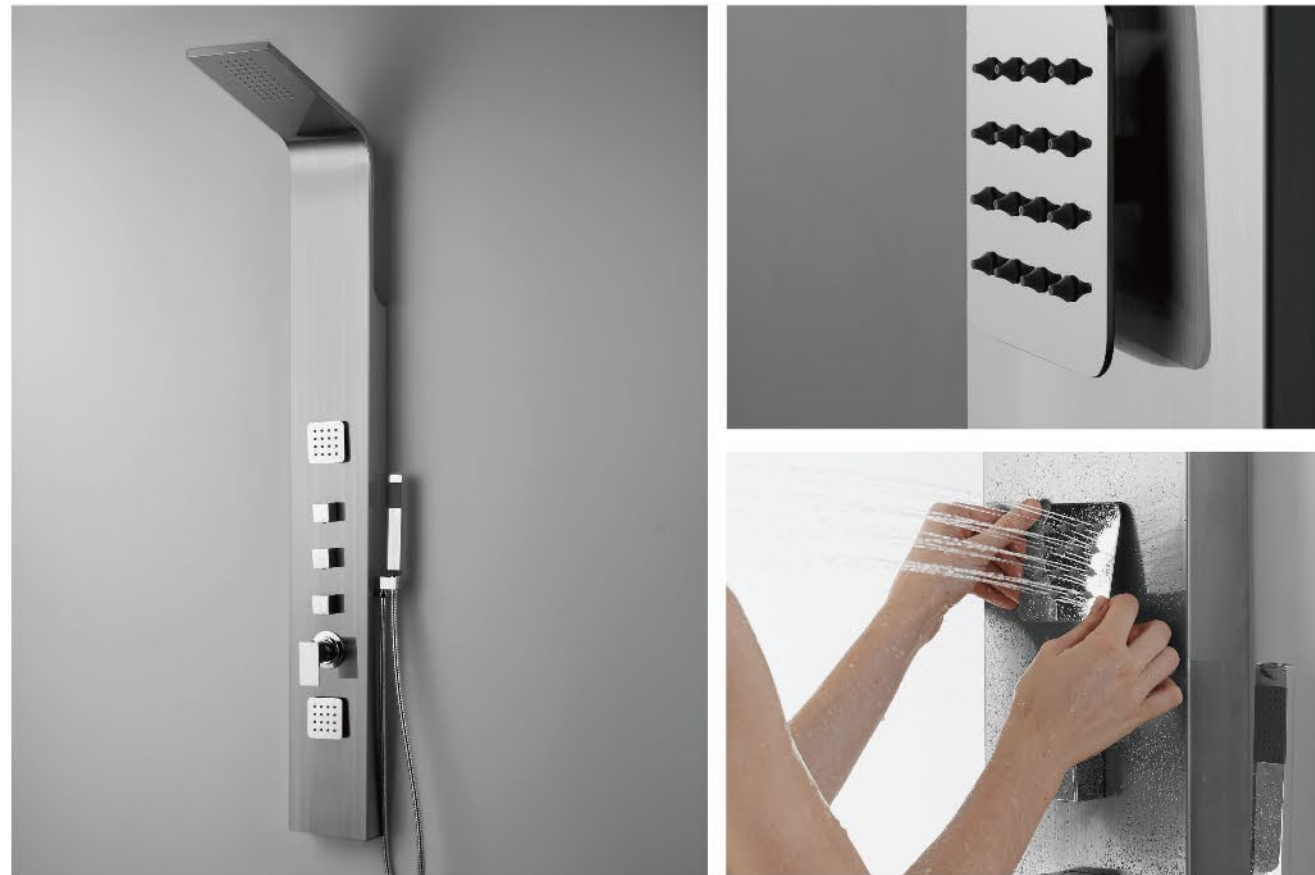

Ultra thin shower jet
Great massage

SA108
Material:#304 Matt finish stainless steel
Product size:1600x200mm
Gross weight:11.7kgs
Volume:0.2cbm