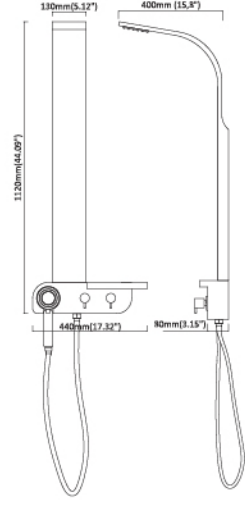

Water is all around us

S506

Material: #304 Bronze brushed finish stainless steel
Product size: 1500x200mm
Gross weight: 11.0kgs
Volume: 0.085cbm

Ultra thin shower jet
Great massage

SA108
Material:#304 Matt finish stainless steel
Product size:1600x200mm
Gross weight:11.7kgs
Volume:0.2cbm

Special new design shower

SA109

Material:#304 Mirror finish stainless steel
Product size:1500x200mm
Gross weight:10kgs
Volume:0.084cbm

SA107

Material :#304- Anti-finger print stainless steel
Product size :1600x200mm
Gross weight:12.5kgs
Volume: 0.156cbm

SA102

Material:#304 Anti-finger print stainless steel
Product size:1600×200mm
Gross weight:12kgs
Volume:0.2cbm

INDEX

P05

S300-7

- 1120x130mm
- #5052 Aluminum alloy with black color
- 1 Plastic embed square shower head J32-1S
- 1 Brass black hand shower H06-B
- 1 Brass shower holder K41
- 1 Thickness aluminum shampoo shelf with white color
- 1 Brass H/C rotating valve + 2 ways diverter
- 1 S/S flexible black shower hose P08 (1.5m)

P09

S300-6

- 1120x130mm
- #5052 Aluminum alloy with black color
- 1 Plastic embed square shower head D73
- 1 Brass black hand shower H06-B
- 1 Brass shower holder K41
- 1 Thickness aluminum shampoo shelf with white color
- 1 Brass H/C rotating valve + 2 ways diverter
- 1 S/S flexible black shower hose P08 (1.5m)