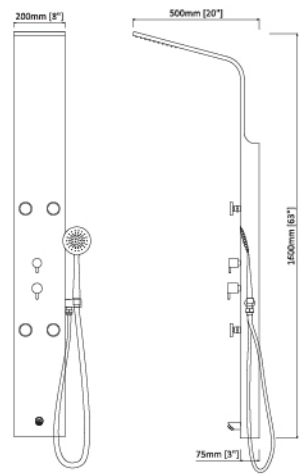

P41

S505

- 1600x200mm
- #304 Bronze brushed finish stainless steel
- 1 Plastic embed round shower head D75
- 4 Brass round body jets T60
- 1 Round hand shower H73
- 1 Brass shower holder K40
- 1 Brass spout R68
- 1 Brass H/C rotating valve + 4ways diverter
- 1 S/S flexible black shower hose P08 (1.5m)