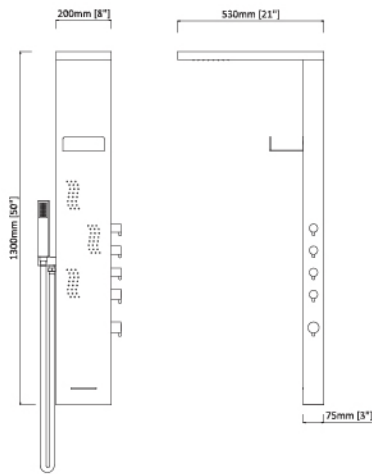

P39

SA117

- 1300x200mm
- #304 8K mirror finish stainless steel
- 1 Plastic sqare adjustable shower head J32-2
- 3 Plastic body jets J78
- 1 Plastic hand shower H31
- 1 Brass shower holder K02-T
- 1 Stainless steel waterfall spout D72
- 1 Special shampoo shelf with white color
- 1 Pressure balance valve + cUPC setting
- 4 Diverters (individual and together)
- 1 S/S flexible shower hose P07 (1.5m)