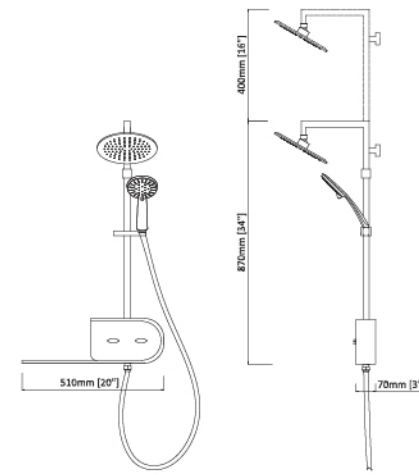

P19

S303-2

- 940x510mm
- 8K mirror finish stainless steel
- 1 Aluminum shampoo shelf in black
- 1 Round spary shower head D77
- 1 Brass rain shower arm
- 1 Plastic spray hand shower H66
- 1 Brass H/C regular valve + 2 ways diverter
- 1 S/S flexible shower hose P07 (1.5m)