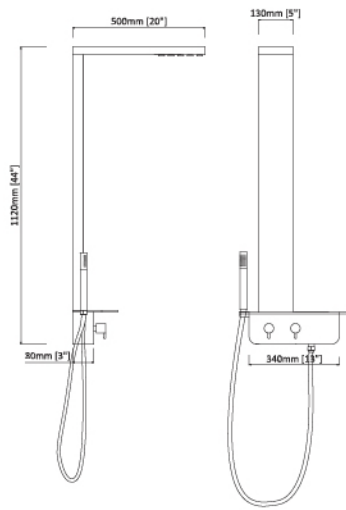

Water is all around us

S506

Material: #304 Bronze brushed finish stainless steel
Product size: 1500x200mm
Gross weight: 11.0kgs
Volume: 0.085cbm

Ultra thin shower jet
Great massage

SA108
Material:#304 Matt finish stainless steel
Product size:1600x200mm
Gross weight:11.7kgs
Volume:0.2cbm

Special new design shower

SA109

Material:#304 Mirror finish stainless steel
Product size:1500x200mm
Gross weight:10kgs
Volume:0.084cbm

SA107

Material :#304- Anti-finger print stainless steel
Product size :1600x200mm
Gross weight:12.5kgs
Volume: 0.156cbm

SA102

Material:#304 Anti-finger print stainless steel
Product size:1600×200mm
Gross weight:12kgs
Volume:0.2cbm

INDEX

P05

S300-7

- 1120x130mm
- #5052 Aluminum alloy with black color
- 1 Plastic embed square shower head J32-1S
- 1 Brass black hand shower H06-B
- 1 Brass shower holder K41
- 1 Thickness aluminum shampoo shelf with white color
- 1 Brass H/C rotating valve + 2 ways diverter
- 1 S/S flexible black shower hose P08 (1.5m)

P09

S300-6

- 1120x130mm
- #5052 Aluminum alloy with black color
- 1 Plastic embed square shower head D73
- 1 Brass black hand shower H06-B
- 1 Brass shower holder K41
- 1 Thickness aluminum shampoo shelf with white color
- 1 Brass H/C rotating valve + 2 ways diverter
- 1 S/S flexible black shower hose P08 (1.5m)