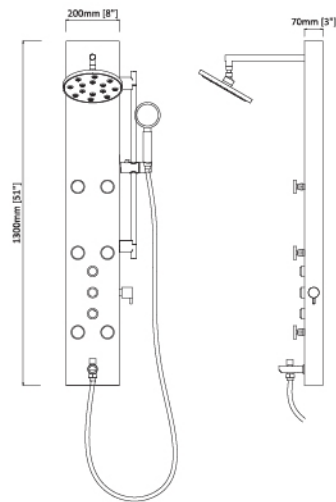

INDEX

P35

SA112

- 1300x200mm
- #304 Anti-finger stainless steel
- 1 Round spary shower head D77
- 1 Brass shower arm W10
- 6 Brass spary body jets T59
- 1 Plastic sliding bar W20
- 1 Plastic spary hand shower H66
- 1 Brass Spout R35
- 1 Pressure balance valve + cUPC setting
- 3 Push-button diverters (individual and together)
- 1 S/S flexible shower hose P07 (1.5m)