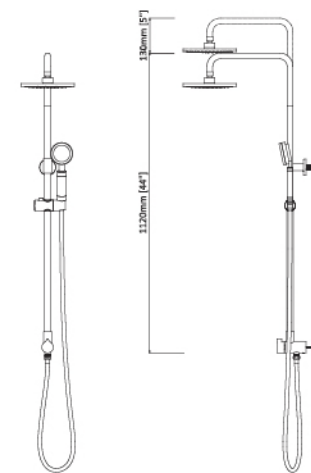

P23

C001

- Brass square shower column
- 1 Plastic square shower head D38
- 1 Plastic hand shower H31
- 1 S/S flexible shower hose P07 (1.5m)

P15

S300-5

- 1120mmx130mm
- #304 8K mirror finish stainless steel
- 1 Embed head shower J31
- 2 Plastic shower jets J35-2
- 1 Double functions handshower H53
- 1 Brass H/C rotating valve + 3 ways diverters
- 1 New shampoo shelf design in chrome
- 1 S/S flexible shower hose P07 (1.5m)

P17

S300

- 1120*130mm (440mm)
- 8K mirror finish stainless steel
- 1 Embed head shower J31
- 1 Hand shower H53
- 1 Brass H/C rotating valve
- 2 Ways diverters
- 1 New shampoo shelf design in white
- 1 S/S flexible shower hose P07 (1.5m)

P18

S300-2

- 1120*130mm (440mm)
- 8K mirror finish stainless steel
- 1 Embed head shower J31
- 2 Plastic shower jets J35-2
- 1 Hand shower H53
- 1 Brass H/C rotating valve
- 3 Ways diverters
- 1 New shampoo shelf design in chrome
- 1 S/S flexible shower hose P07 (1.5m)

P25

C002

- Brass round shower column
- 1 Plastic round shower head D07
- 1 Plastic spray hand shower H72
- 1 S/S flexible shower hose P07 (1.5m)

P29

SA115

- 1400x200mm
- #304 Brushed finish stainless steel
- 1 Plastic embed square shower head J32-1S
- 2 Plastic square body jet J63-S
- 1 Plastic 3 functions hand shower H71
- 1 Brass shower holder K02-T
- 1 Special stainless steel shampoo shelf
- 1 Pressure balance valve + cUPC setting + 3 ways diverter
- 1 S/S flexible shower hose P07 (1.5m)