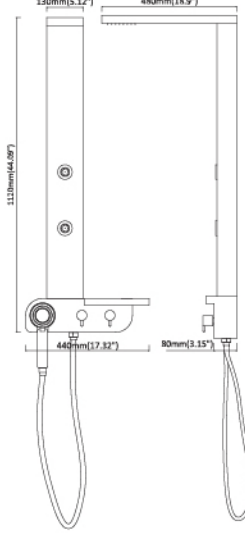

SA102

Material:#304 Anti-finger print stainless steel
Product size:1600×200mm
Gross weight:12kgs
Volume:0.2cbm

INDEX

P05

S300-7

- 1120x130mm
- #5052 Aluminum alloy with black color
- 1 Plastic embed square shower head J32-1S
- 1 Brass black hand shower H06-B
- 1 Brass shower holder K41
- 1 Thickness aluminum shampoo shelf with white color
- 1 Brass H/C rotating valve + 2 ways diverter
- 1 S/S flexible black shower hose P08 (1.5m)

P21

S303-3

- 940x510mm
- 8K mirror finish stainless steel
- 1 Aluminum shampoo shelf in black
- 1 Round spary shower head D77
- 1 Brass rain shower arm
- 1 Plastic spray hand shower H66
- 1 Brass H/C regular valve + 2 ways diverter
- 1 S/S flexible shower hose P07 (1.5m)

P23

C001

- Brass square shower column
- 1 Plastic square shower head D38
- 1 Plastic hand shower H31
- 1 S/S flexible shower hose P07 (1.5m)

P15

S300-5

- 1120mmx130mm
- #304 8K mirror finish stainless steel
- 1 Embed head shower J31
- 2 Plastic shower jets J35-2
- 1 Double functions handshower H53
- 1 Brass H/C rotating valve + 3 ways diverters
- 1 New shampoo shelf design in chrome
- 1 S/S flexible shower hose P07 (1.5m)

P17

S300

- 1120*130mm (440mm)
- 8K mirror finish stainless steel
- 1 Embed head shower J31
- 1 Hand shower H53
- 1 Brass H/C rotating valve
- 2 Ways diverters
- 1 New shampoo shelf design in white
- 1 S/S flexible shower hose P07 (1.5m)