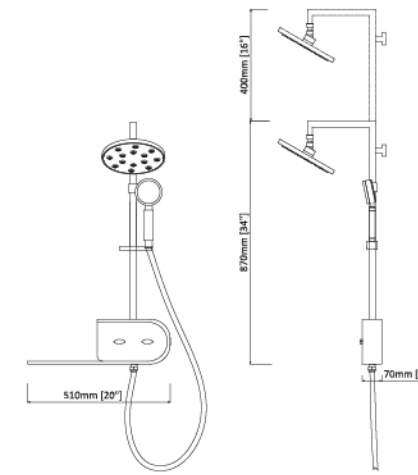

SA102

Material:#304 Anti-finger print stainless steel
Product size:1600×200mm
Gross weight:12kgs
Volume:0.2cbm

INDEX

P05

S300-7

- 1120x130mm
- #5052 Aluminum alloy with black color
- 1 Plastic embed square shower head J32-1S
- 1 Brass black hand shower H06-B
- 1 Brass shower holder K41
- 1 Thickness aluminum shampoo shelf with white color
- 1 Brass H/C rotating valve + 2 ways diverter
- 1 S/S flexible black shower hose P08 (1.5m)

P09

S300-6

- 1120x130mm
- #5052 Aluminum alloy with black color
- 1 Plastic embed square shower head D73
- 1 Brass black hand shower H06-B
- 1 Brass shower holder K41
- 1 Thickness aluminum shampoo shelf with white color
- 1 Brass H/C rotating valve + 2 ways diverter
- 1 S/S flexible black shower hose P08 (1.5m)

P11

S300-3

- 1120*130mm (440mm)
- #5052 Aluminum alloy with black color
- 1 Embed head shower 100mm
- 1 Hand shower H53
- 1 Brass H/C rotating valve
- 2 Ways diverters
- 1 New shampoo shelf design in black
- 1 Hansgrohe style hose in black color P06

P19

S303-2

- 940x510mm
- 8K mirror finish stainless steel
- 1 Aluminum shampoo shelf in black
- 1 Round spary shower head D77
- 1 Brass rain shower arm
- 1 Plastic spray hand shower H66
- 1 Brass H/C regular valve + 2 ways diverter
- 1 S/S flexible shower hose P07 (1.5m)