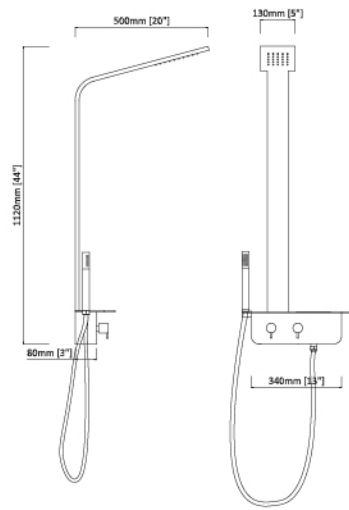

Water is all around us

S506

Material: #304 Bronze brushed finish stainless steel
Product size: 1500x200mm
Gross weight: 11.0kgs
Volume: 0.085cbm

Ultra thin shower jet
Great massage

SA108
Material:#304 Matt finish stainless steel
Product size:1600x200mm
Gross weight:11.7kgs
Volume:0.2cbm

Special new design shower

SA109

Material:#304 Mirror finish stainless steel
Product size:1500x200mm
Gross weight:10kgs
Volume:0.084cbm

SA107

Material :#304- Anti-finger print stainless steel
Product size :1600x200mm
Gross weight:12.5kgs
Volume: 0.156cbm

SA102

Material:#304 Anti-finger print stainless steel
Product size:1600×200mm
Gross weight:12kgs
Volume:0.2cbm

INDEX

P05

S300-7

- 1120x130mm
- #5052 Aluminum alloy with black color
- 1 Plastic embed square shower head J32-1S
- 1 Brass black hand shower H06-B
- 1 Brass shower holder K41
- 1 Thickness aluminum shampoo shelf with white color
- 1 Brass H/C rotating valve + 2 ways diverter
- 1 S/S flexible black shower hose P08 (1.5m)