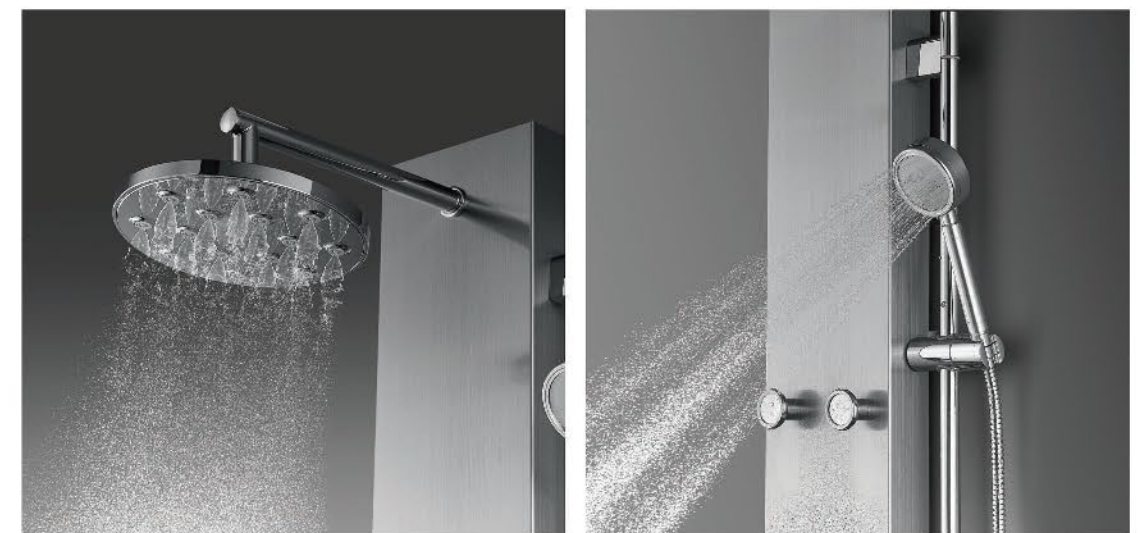

SA112

Material: #304 Anti-finger print stainless steel
Product size: 1300x200mm
Gross weight: 10.5kgs
Volume: 0.074cbm