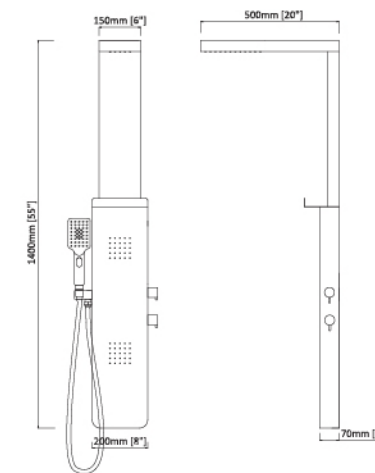

P17

S300

- 1120*130mm (440mm)
- 8K mirror finish stainless steel
- 1 Embed head shower J31
- 1 Hand shower H53
- 1 Brass H/C rotating valve
- 2 Ways diverters
- 1 New shampoo shelf design in white
- 1 S/S flexible shower hose P07 (1.5m)

P18

S300-2

- 1120*130mm (440mm)
- 8K mirror finish stainless steel
- 1 Embed head shower J31
- 2 Plastic shower jets J35-2
- 1 Hand shower H53
- 1 Brass H/C rotating valve
- 3 Ways diverters
- 1 New shampoo shelf design in chrome
- 1 S/S flexible shower hose P07 (1.5m)

P25

C002

- Brass round shower column
- 1 Plastic round shower head D07
- 1 Plastic spray hand shower H72
- 1 S/S flexible shower hose P07 (1.5m)

P29

SA115

- 1400x200mm
- #304 Brushed finish stainless steel
- 1 Plastic embed square shower head J32-1S
- 2 Plastic square body jet J63-S
- 1 Plastic 3 functions hand shower H71
- 1 Brass shower holder K02-T
- 1 Special stainless steel shampoo shelf
- 1 Pressure balance valve + cUPC setting + 3 ways diverter
- 1 S/S flexible shower hose P07 (1.5m)