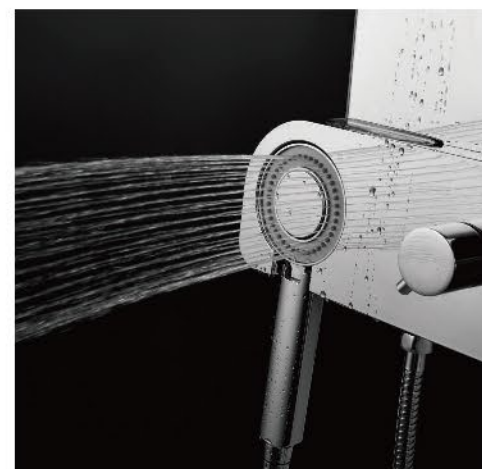

S300-3

Material: Aluminum Alloy
Product size: 1120x440mm
Gross weight: 6kgs
Volume: 0.093cbm

GENTORY,
MAKE YOUR SHOWER
HAPPIER

TOUCH FEEL LOVE

Taste the art of
GENTORY shower

S300-5

Material: #304 8k mirror finished stainless steel
Product size: 1120mmx130mm
Gross weight: 8.2kgs
Volume: 0.12cbm