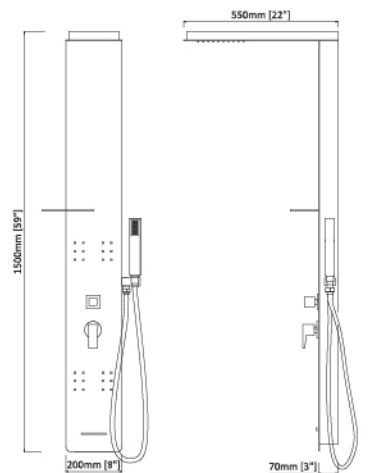

P18

S300-2

- 1120*130mm (440mm)
- 8K mirror finish stainless steel
- 1 Embed head shower J31
- 2 Plastic shower jets J35-2
- 1 Hand shower H53
- 1 Brass H/C rotating valve
- 3 Ways diverters
- 1 New shampoo shelf design in chrome
- 1 S/S flexible shower hose P07 (1.5m)

P25

C002

- Brass round shower column
- 1 Plastic round shower head D07
- 1 Plastic spray hand shower H72
- 1 S/S flexible shower hose P07 (1.5m)

P29

SA115

- 1400x200mm
- #304 Brushed finish stainless steel
- 1 Plastic embed square shower head J32-1S
- 2 Plastic square body jet J63-S
- 1 Plastic 3 functions hand shower H71
- 1 Brass shower holder K02-T
- 1 Special stainless steel shampoo shelf
- 1 Pressure balance valve + cUPC setting + 3 ways diverter
- 1 S/S flexible shower hose P07 (1.5m)