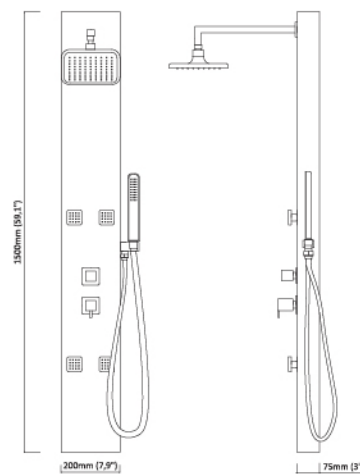

P53

SA102

- 1600x200mm
- #304 Anti-finger stainless steel
- 1 Embed Plastic rain shower J32
- 4 Squire Brass Body jets T53
- 1 Brass Hand Shower H25-2
- 1 Brass shower holder K04
- 1 Brass Spout R36
- 1 Pressure Balance Valve+cUPC setting
- 3 Brass Diverters (individual and together)
- 1 S/S flexible shower hose P07 (1.5m)

P45

S506

- 1500x200mm
- #304 Bronze brushed finish stainless steel
- 1 Plastic embed square shower head D73-1S
- 4 Brass square body jets T61
- 1 Round sqare shower H70
- 1 Brass shower holder K39
- 1 Brass spout R69
- 1 Brass H/C rotating valve + 4ways diverter
- 3 Diverters (individual and together)
- 1 S/S flexible black shower hose P08 (1.5m)

P47

SA108

- 1600*200mm
- #304 Matt finish stainless steel
- 1 Embed head shower J32
- 2 New design square jets (ultra thin) T58
- 1 Brass hand shower H25-2
- 1 Brass shower holder K02
- 3 New hand brass diverters(square)
- 1 Pressure balance valve + cUPC setting
- 3 Diverters (individual and together)
- 1 S/S flexible shower hose P07 (1.5m)