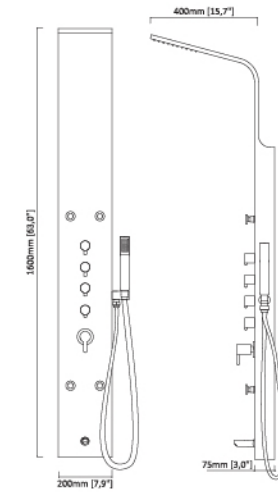

P51

SA107

- 1600x200mm
- #304 Anti-finger print stainless steel
- 4 Brass body jets T07
- 1 Plastic Hand Shower H30
- 1 Shower holder K01
- 1 Embed rainshower J32
- 1 Brass spout R26
- 4 New Hand Brass Diverters
- 1 Pressure balance valve + cUPC setting
- 1 S/S flexible shower hose P07 (1.5m)