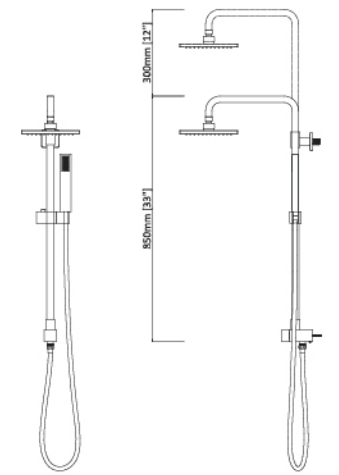

P19

S303-2

- 940x510mm
- 8K mirror finish stainless steel
- 1 Aluminum shampoo shelf in black
- 1 Round spary shower head D77
- 1 Brass rain shower arm
- 1 Plastic spray hand shower H66
- 1 Brass H/C regular valve + 2 ways diverter
- 1 S/S flexible shower hose P07 (1.5m)

P21

S303-3

- 940x510mm
- 8K mirror finish stainless steel
- 1 Aluminum shampoo shelf in black
- 1 Round spary shower head D77
- 1 Brass rain shower arm
- 1 Plastic spray hand shower H66
- 1 Brass H/C regular valve + 2 ways diverter
- 1 S/S flexible shower hose P07 (1.5m)