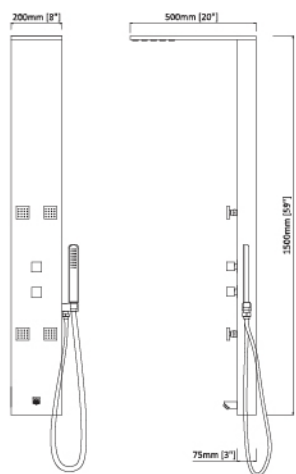

P45

S506

- 1500x200mm
- #304 Bronze brushed finish stainless steel
- 1 Plastic embed square shower head D73-1S
- 4 Brass square body jets T61
- 1 Round sqare shower H70
- 1 Brass shower holder K39
- 1 Brass spout R69
- 1 Brass H/C rotating valve + 4ways diverter
- 3 Diverters (individual and together)
- 1 S/S flexible black shower hose P08 (1.5m)