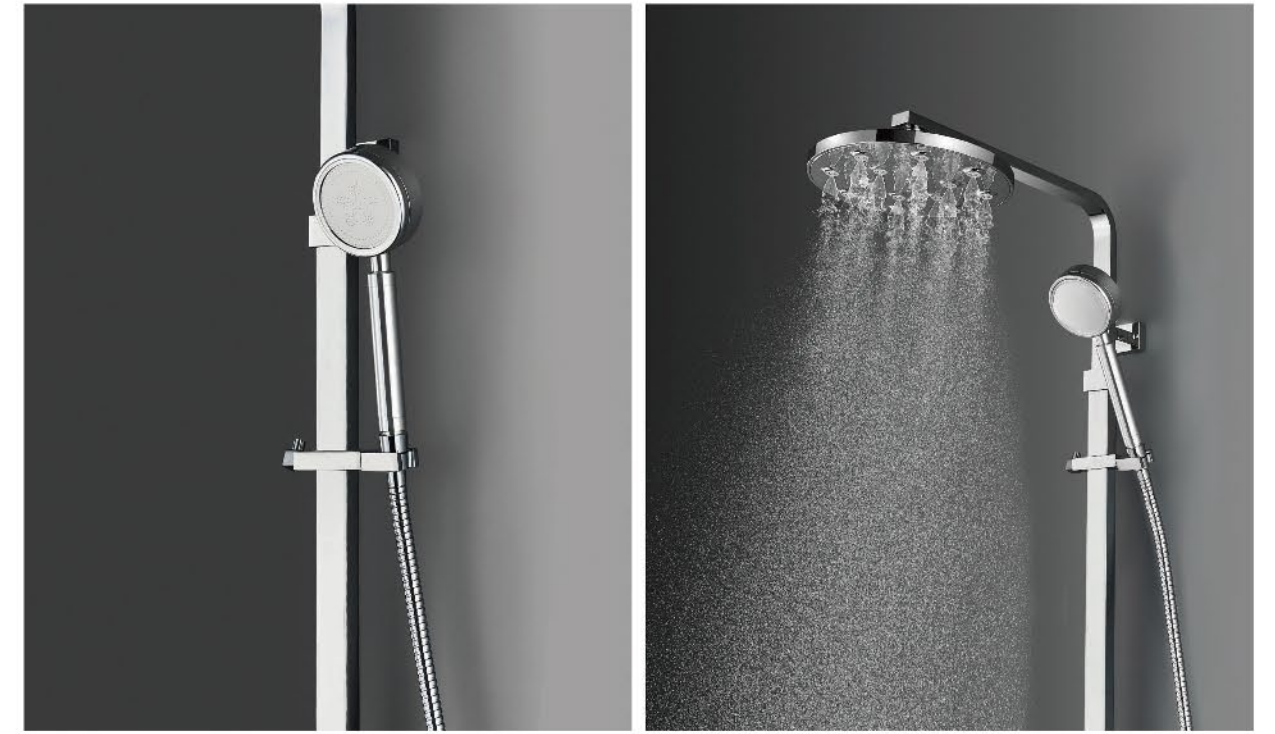

S303-3

Material: #304 8K mirror finish stainless steel
Product size:940x510mm
Gross weight:7.2kgs
Volume: 0.059cbm