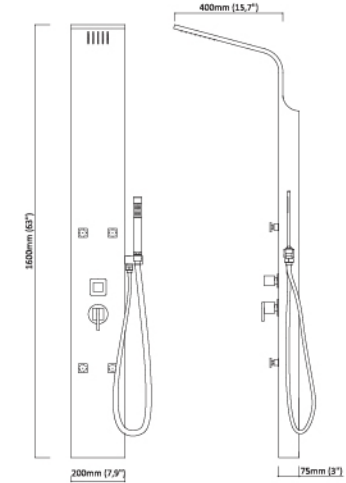

P53

SA102

- 1600x200mm
- #304 Anti-finger stainless steel
- 1 Embed Plastic rain shower J32
- 4 Squire Brass Body jets T53
- 1 Brass Hand Shower H25-2
- 1 Brass shower holder K04
- 1 Brass Spout R36
- 1 Pressure Balance Valve+cUPC setting
- 3 Brass Diverters (individual and together)
- 1 S/S flexible shower hose P07 (1.5m)