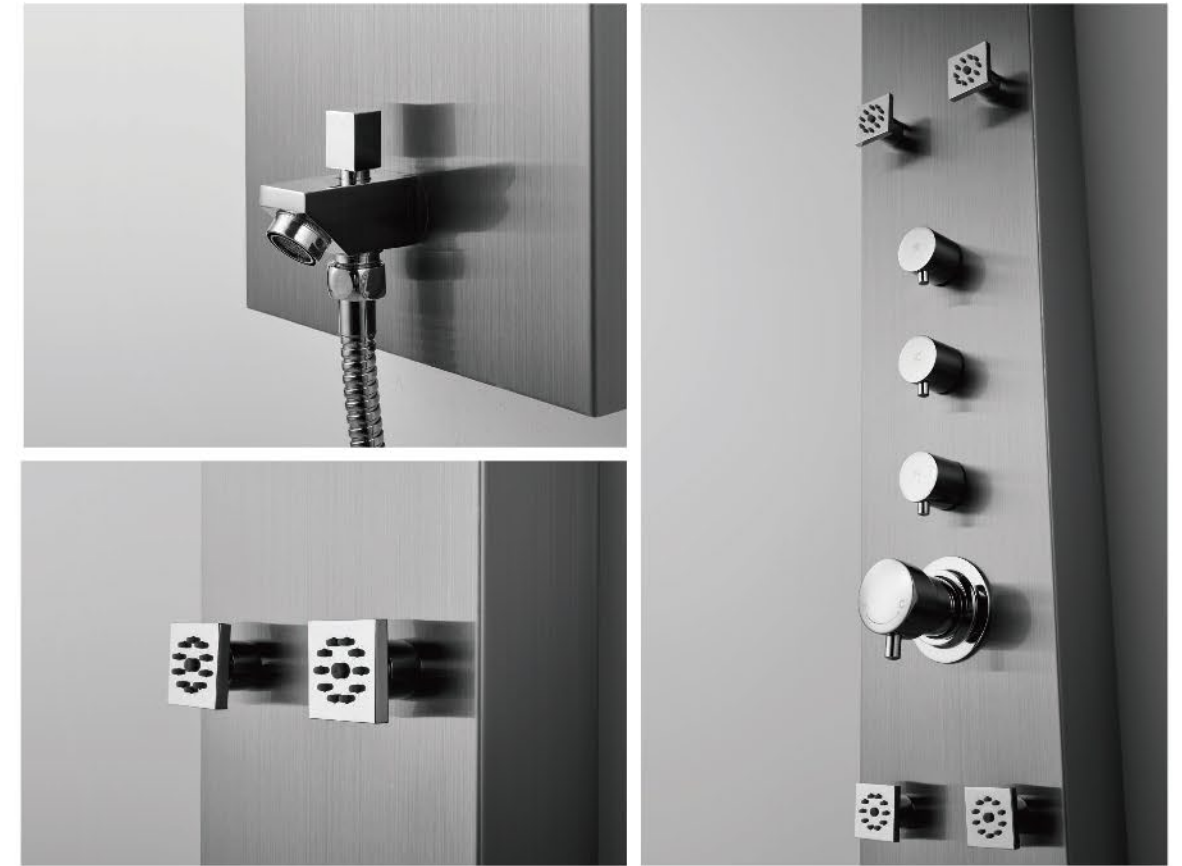

Special new design shower

SA109

Material:#304 Mirror finish stainless steel
Product size:1500x200mm
Gross weight:10kgs
Volume:0.084cbm

SA107

Material :#304- Anti-finger print stainless steel
Product size :1600x200mm
Gross weight:12.5kgs
Volume: 0.156cbm

SA102

Material:#304 Anti-finger print stainless steel
Product size:1600×200mm
Gross weight:12kgs
Volume:0.2cbm

INDEX

P05

S300-7

- 1120x130mm
- #5052 Aluminum alloy with black color
- 1 Plastic embed square shower head J32-1S
- 1 Brass black hand shower H06-B
- 1 Brass shower holder K41
- 1 Thickness aluminum shampoo shelf with white color
- 1 Brass H/C rotating valve + 2 ways diverter
- 1 S/S flexible black shower hose P08 (1.5m)