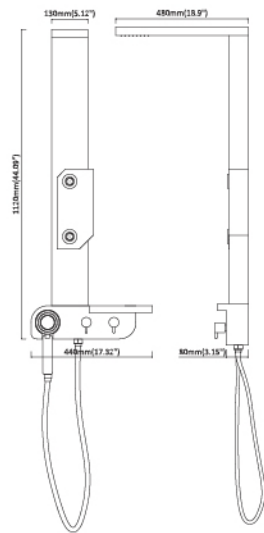

SA102

Material:#304 Anti-finger print stainless steel
Product size:1600×200mm
Gross weight:12kgs
Volume:0.2cbm

INDEX

P05

S300-7

- 1120x130mm
- #5052 Aluminum alloy with black color
- 1 Plastic embed square shower head J32-1S
- 1 Brass black hand shower H06-B
- 1 Brass shower holder K41
- 1 Thickness aluminum shampoo shelf with white color
- 1 Brass H/C rotating valve + 2 ways diverter
- 1 S/S flexible black shower hose P08 (1.5m)

P21

S303-3

- 940x510mm
- 8K mirror finish stainless steel
- 1 Aluminum shampoo shelf in black
- 1 Round spary shower head D77
- 1 Brass rain shower arm
- 1 Plastic spray hand shower H66
- 1 Brass H/C regular valve + 2 ways diverter
- 1 S/S flexible shower hose P07 (1.5m)

P23

C001

- Brass square shower column
- 1 Plastic square shower head D38
- 1 Plastic hand shower H31
- 1 S/S flexible shower hose P07 (1.5m)

P15

S300-5

- 1120mmx130mm
- #304 8K mirror finish stainless steel
- 1 Embed head shower J31
- 2 Plastic shower jets J35-2
- 1 Double functions handshower H53
- 1 Brass H/C rotating valve + 3 ways diverters
- 1 New shampoo shelf design in chrome
- 1 S/S flexible shower hose P07 (1.5m)

P17

S300

- 1120*130mm (440mm)
- 8K mirror finish stainless steel
- 1 Embed head shower J31
- 1 Hand shower H53
- 1 Brass H/C rotating valve
- 2 Ways diverters
- 1 New shampoo shelf design in white
- 1 S/S flexible shower hose P07 (1.5m)