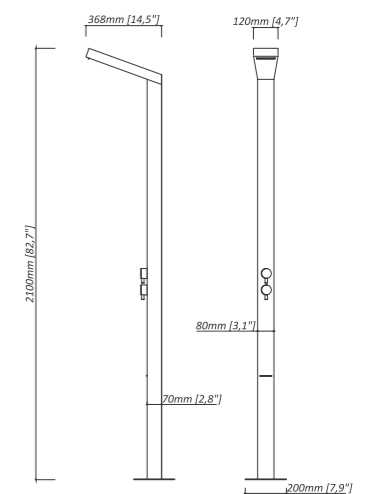

S321

- 2100*80mm
- #316-brushed finish stainless steel
- 1 Stainless steel waterfall top shower D72
- 1 Stainless steel waterfall spout D72
- 2 Diverters (individual and together)
- 1 Stainless steel base(200x200mm)
- Back side cover