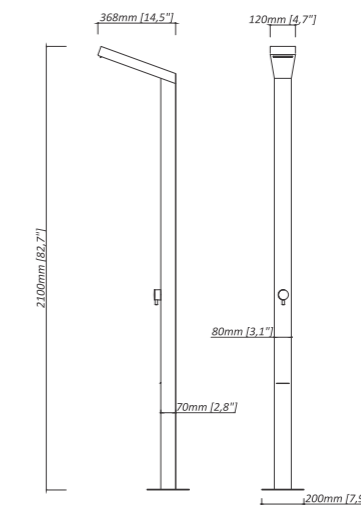

S321-2

- 2100*80mm
- #316-black brushed finish stainless steel
- 1 Stainless steel waterfall top shower D72
- 1 Stainless steel waterfall spout D72
- 1 Brass diverter without H/C function
- 1 Stainless steel base(200x200mm)
- Back side cover