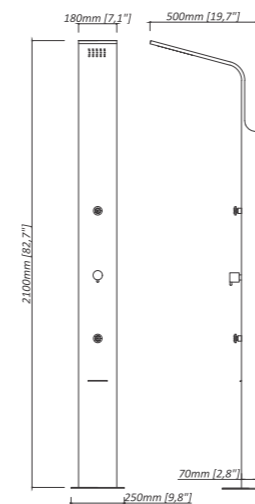

S322

- 2100*180mm
- #316-brushed finish stainless steel
- 1 Embed plastic rain shower J32
- 2 Brass body jets T07
- 1 Stainless steel waterfall spout D72
- 1 Brass diverter without H/C function
- 1 Stainless steel base(250x250mm)
- Back side cover