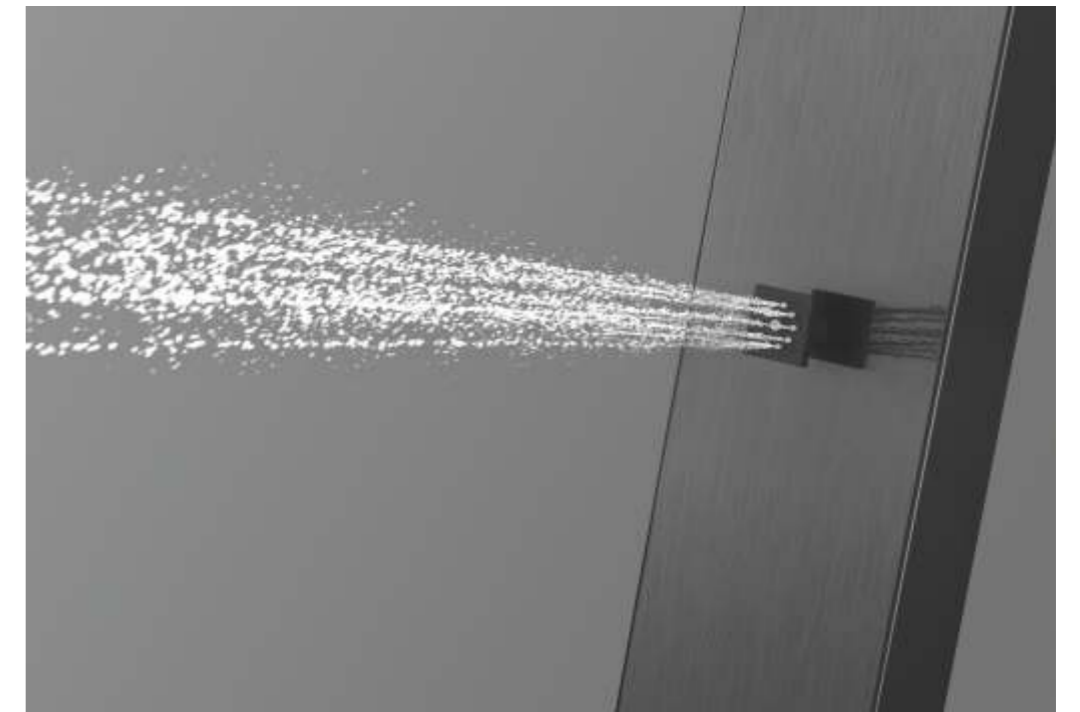

316 STAINLESS STEEL BLACK FINISHED OUTDOOR SHOWERS

Where quality meets style, freestanding installation makes it perfect for your swimming pool, yacht, backyard and beach house.

S322-2

- 2100*180mm
- #316-black brushed finish stainless steel
- 1 Embed plastic rain shower J32
- 2 Brass body jets T61
- 1 Stainless steel waterfall spout D72
- 1 Brass diverter without H/C function
- 1 Stainless steel base(250x250mm)
- Back side cover