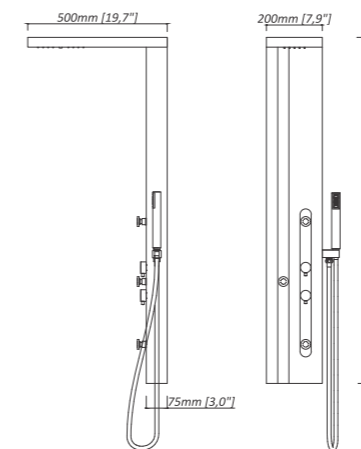

GS027-2

- 1240*200mm
- #5052 Aluminum Alloy with white and black painted
- 1 Embed plastic rain shower + waterfall D87
- 3 Black brass body jets T07
- 1 Black hand shower H78
- 1 Black plastic shower holder K01-PB
- 1 Brass H/C rotating valve + 4 ways diverter
- 1 S/S flexible shower hose P08 (1.5m)