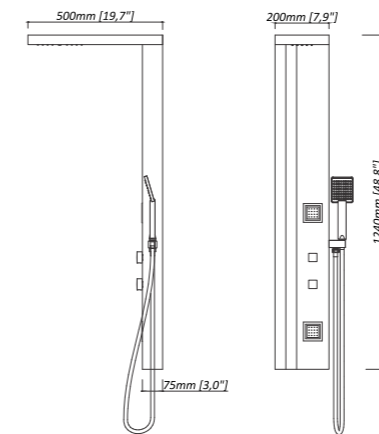

1 Brass H/C rotating valve + 4 ways diverter

1 S/S flexible shower hose P08 (1.5m)

14mm thick Aluminum Alloy shampoo shelf

#304 matt black with
brushed golden decoration
Big square body jets

GS026-2

- 1240*200mm
- #304- matt black finish stainless steel + brushed gold finish stainless steel
- 1 Embed plastic rain shower + waterfall D87
- 2 Black plastic body jets T52-PB
- 1 Black hand shower H80
- 1 Black plastic shower holder K02-PB
- 1 Brass H/C rotating valve + 4 ways diverter
- 1 S/S flexible shower hose P08 (1.5m)