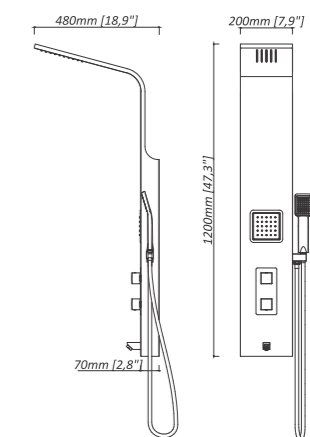

ES015-2

- 1200*200mm
- #304-matt black finish stainless steel
- 1 Embed plastic rain shower J32
- 1 Plastic black body jet J89
- 1 Plastic black spout R31-P
- 1 Plastic black hand shower H01
- 1 Plastic black shower holder K02-PB
- 1 H/C brass regular valve + 3 ways diverter
- 1 S/S flexible shower hose P08 (1.5m)