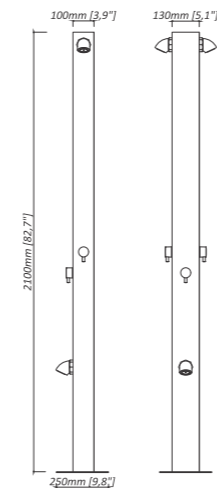

S320

- 2100*130mm
- #316-brushed finish stainless steel
- 2 Brass shower head
- 1 Brass spout
- 3 Brass self-closing taps
- 1 Stainless steel base(250x250mm)
- Back side cover

S320-2

- 2100*130mm
- #316-brushed finish stainless steel
- 2 Brass shower head
- 1 Brass spout
- 3 Brass diverters without H/C function
- 1 Stainless steel base(250x250mm)
- Back side cover