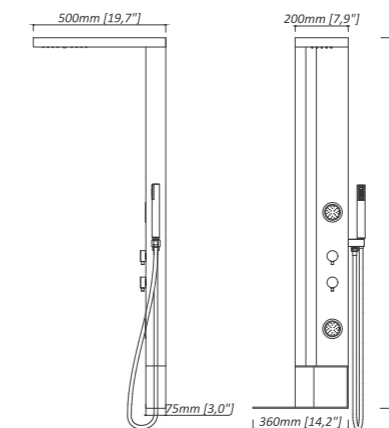

GS025

- 1400*200mm
- #304-matt black finish stainless steel + woodgrain stainless steel
- 1 Embed plastic rain shower + waterfall D87
- 3 Black plastic body jets J68-B
- 1 Black hand shower H78
- 1 Black plastic shower holder K01-PB
- 1 Brass H/C rotating valve + 4 ways diverter
- 1 S/S flexible shower hose P08 (1.5m)
- 1 4mm thick Aluminum Alloy shampoo shelf