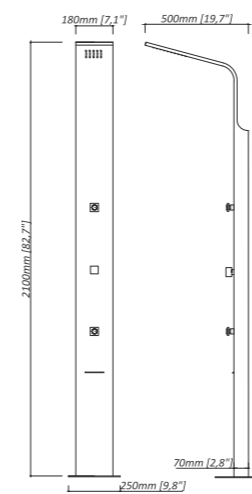

S322-2

- 2100*180mm
- #316-black brushed finish stainless steel
- 1 Embed plastic rain shower J32
- 2 Brass body jets T61
- 1 Stainless steel waterfall spout D72
- 1 Brass diverter without H/C function
- 1 Stainless steel base(250x250mm)
- Back side cover