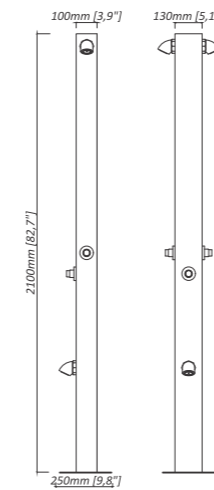

S320

- 2100*130mm
- #316-brushed finish stainless steel
- 2 Brass shower head
- 1 Brass spout
- 3 Brass self-closing taps
- 1 Stainless steel base(250x250mm)
- Back side cover

S320-2

- 2100*130mm
- #316-brushed finish stainless steel
- 2 Brass shower head
- 1 Brass spout
- 3 Brass diverters without H/C function
- 1 Stainless steel base(250x250mm)
- Back side cover