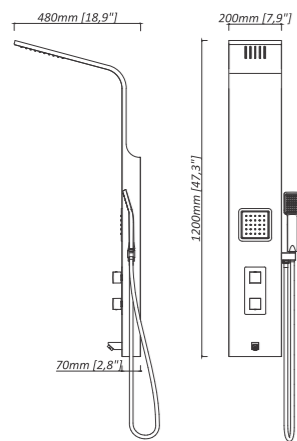

Elegant high-end bath space

Stainless steel matt black panel, not the most eye-catching, but a good bathing experience will make you unable to ignore.

ES015-2

- 1200*200mm
- #304-matt black finish stainless steel
- 1 Embed plastic rain shower J32
- 1 Plastic black body jet J89
- 1 Plastic black spout R31-P
- 1 Plastic black hand shower H01
- 1 Plastic black shower holder K02-PB
- 1 H/C brass regular valve + 3 ways diverter
- 1 S/S flexible shower hose P08 (1.5m)