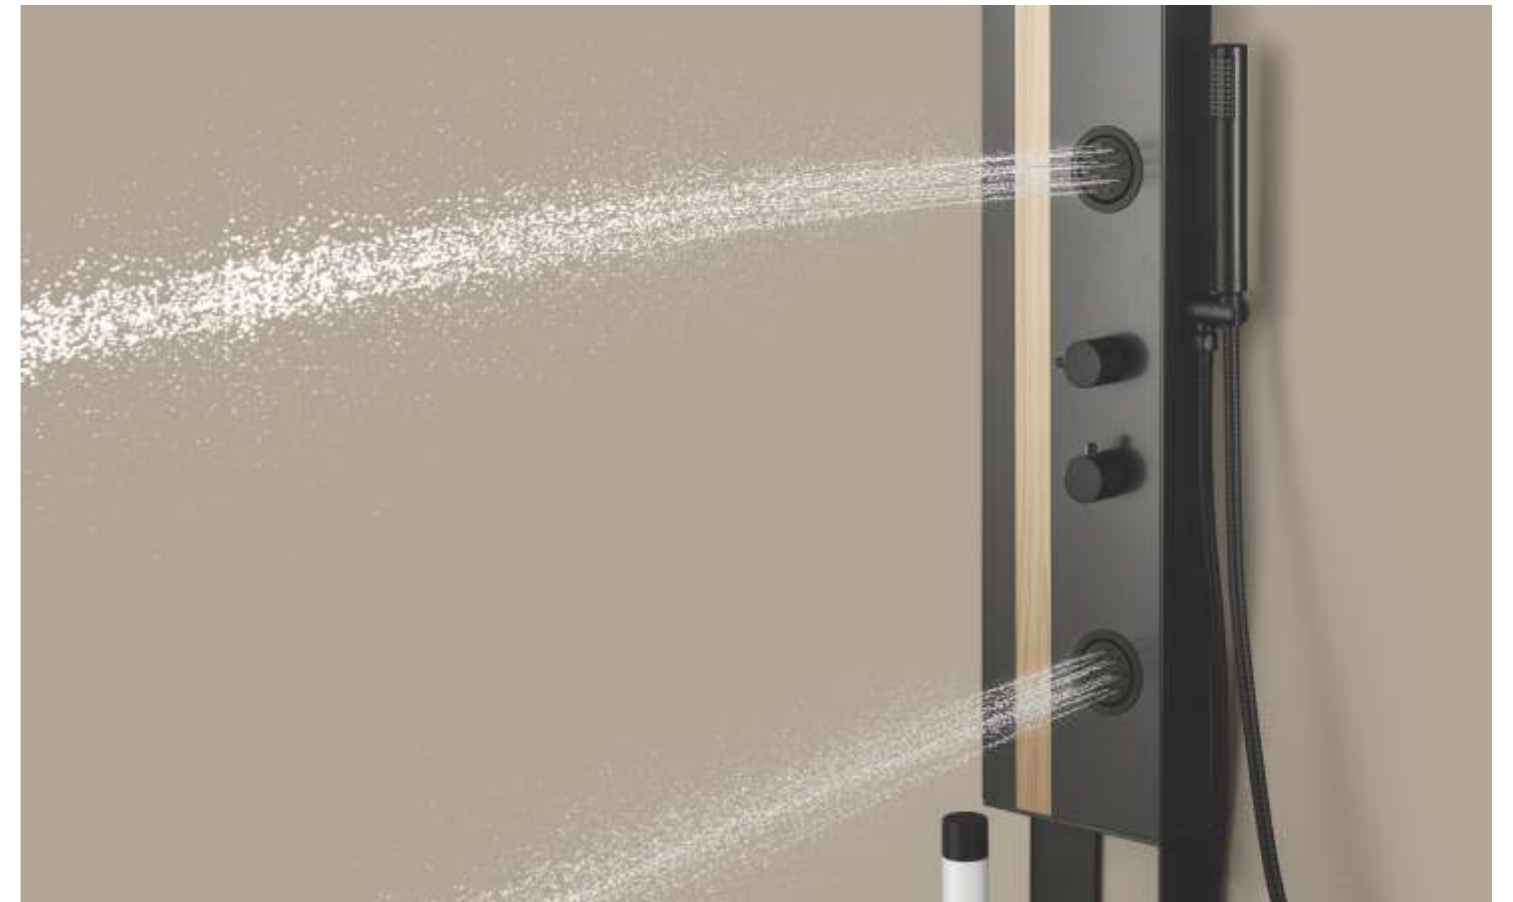

GS025

- 1400*200mm
- #304-matt black finish stainless steel + woodgrain stainless steel
- 1 Embed plastic rain shower + waterfall D87
- 3 Black plastic body jets J68-B
- 1 Black hand shower H78
- 1 Black plastic shower holder K01-PB
- 1 Brass H/C rotating valve + 4 ways diverter
- 1 S/S flexible shower hose P08 (1.5m)
- 1 4mm thick Aluminum Alloy shampoo shelf