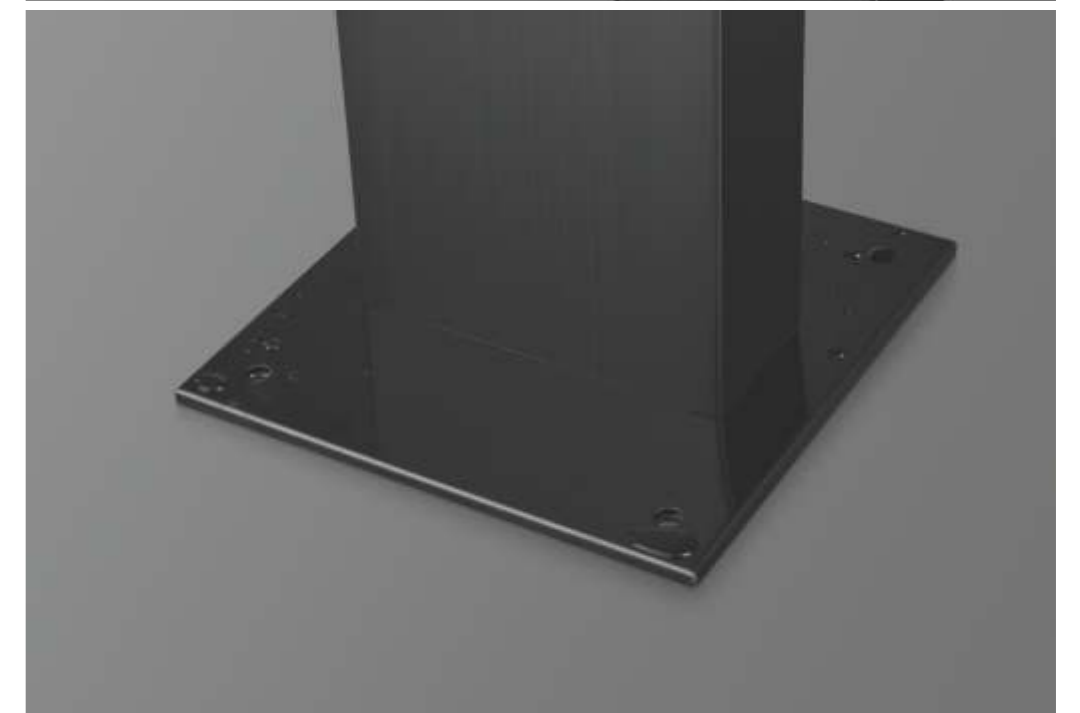

316 STAINLESS STEEL BLACK FINISHED OUTDOOR SHOWERS

Where quality meets style, freestanding installation makes it perfect for your swimming pool, yacht, backyard and beach house.

S322-2

- 2100*180mm
- #316-black brushed finish stainless steel
- 1 Embed plastic rain shower J32
- 2 Brass body jets T61
- 1 Stainless steel waterfall spout D72
- 1 Brass diverter without H/C function
- 1 Stainless steel base(250x250mm)
- Back side cover