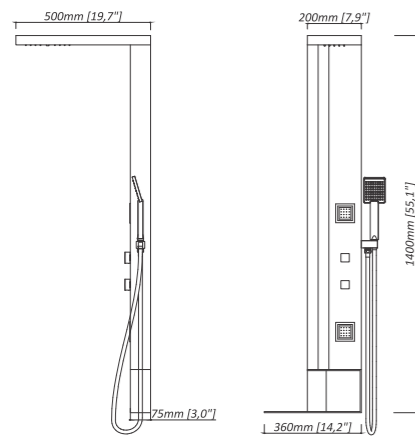

GS026

1400*200mm

#304-matt black finish stainless steel + brushed gold finish stainless steel

1 Embed plastic rain shower + waterfall D87

2 Black plastic body jets T52-PB

1 Black hand shower H80

1 Black plastic shower holder K02-PB

1 Brass H/C rotating valve + 4 ways diverter

1 S/S flexible shower hose P08 (1.5m)

14mm thick Aluminum Alloy shampoo shelf