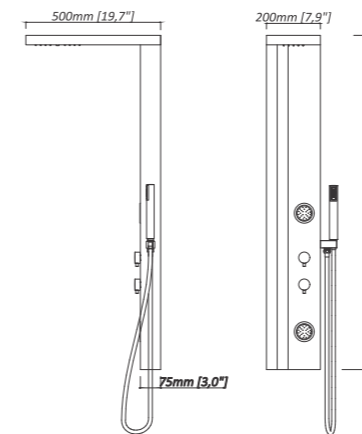

GS025

- 1400*200mm
- #304-matt black finish stainless steel + woodgrain stainless steel
- 1 Embed plastic rain shower + waterfall D87
- 3 Black plastic body jets J68-B
- 1 Black hand shower H78
- 1 Black plastic shower holder K01-PB
- 1 Brass H/C rotating valve + 4 ways diverter
- 1 S/S flexible shower hose P08 (1.5m)
- 1 4mm thick Aluminum Alloy shampoo shelf