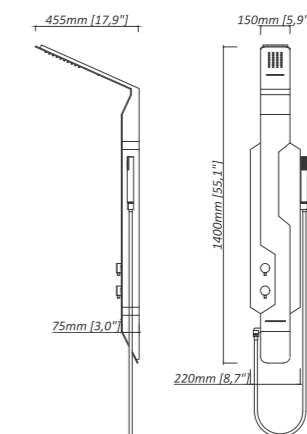

Our design never fails to exceed users' expectation, inspiring people a profound understanding towards bathroom lifestyle.

GA008

- 1400*220mm
- #5052 Aluminum alloy panel THICKER-4mm
- White front panel + thin black back panel
- 1 Embed plastic rain shower J31
- 2 Special waterfall in main body D72
- 1 Black hand shower H78
- 1 Brass shower holder K04-B + K06
- 1 Brass H/C rotating valve + 4 ways diverter
- 1 S/S flexible shower hose P08 (1.5m)