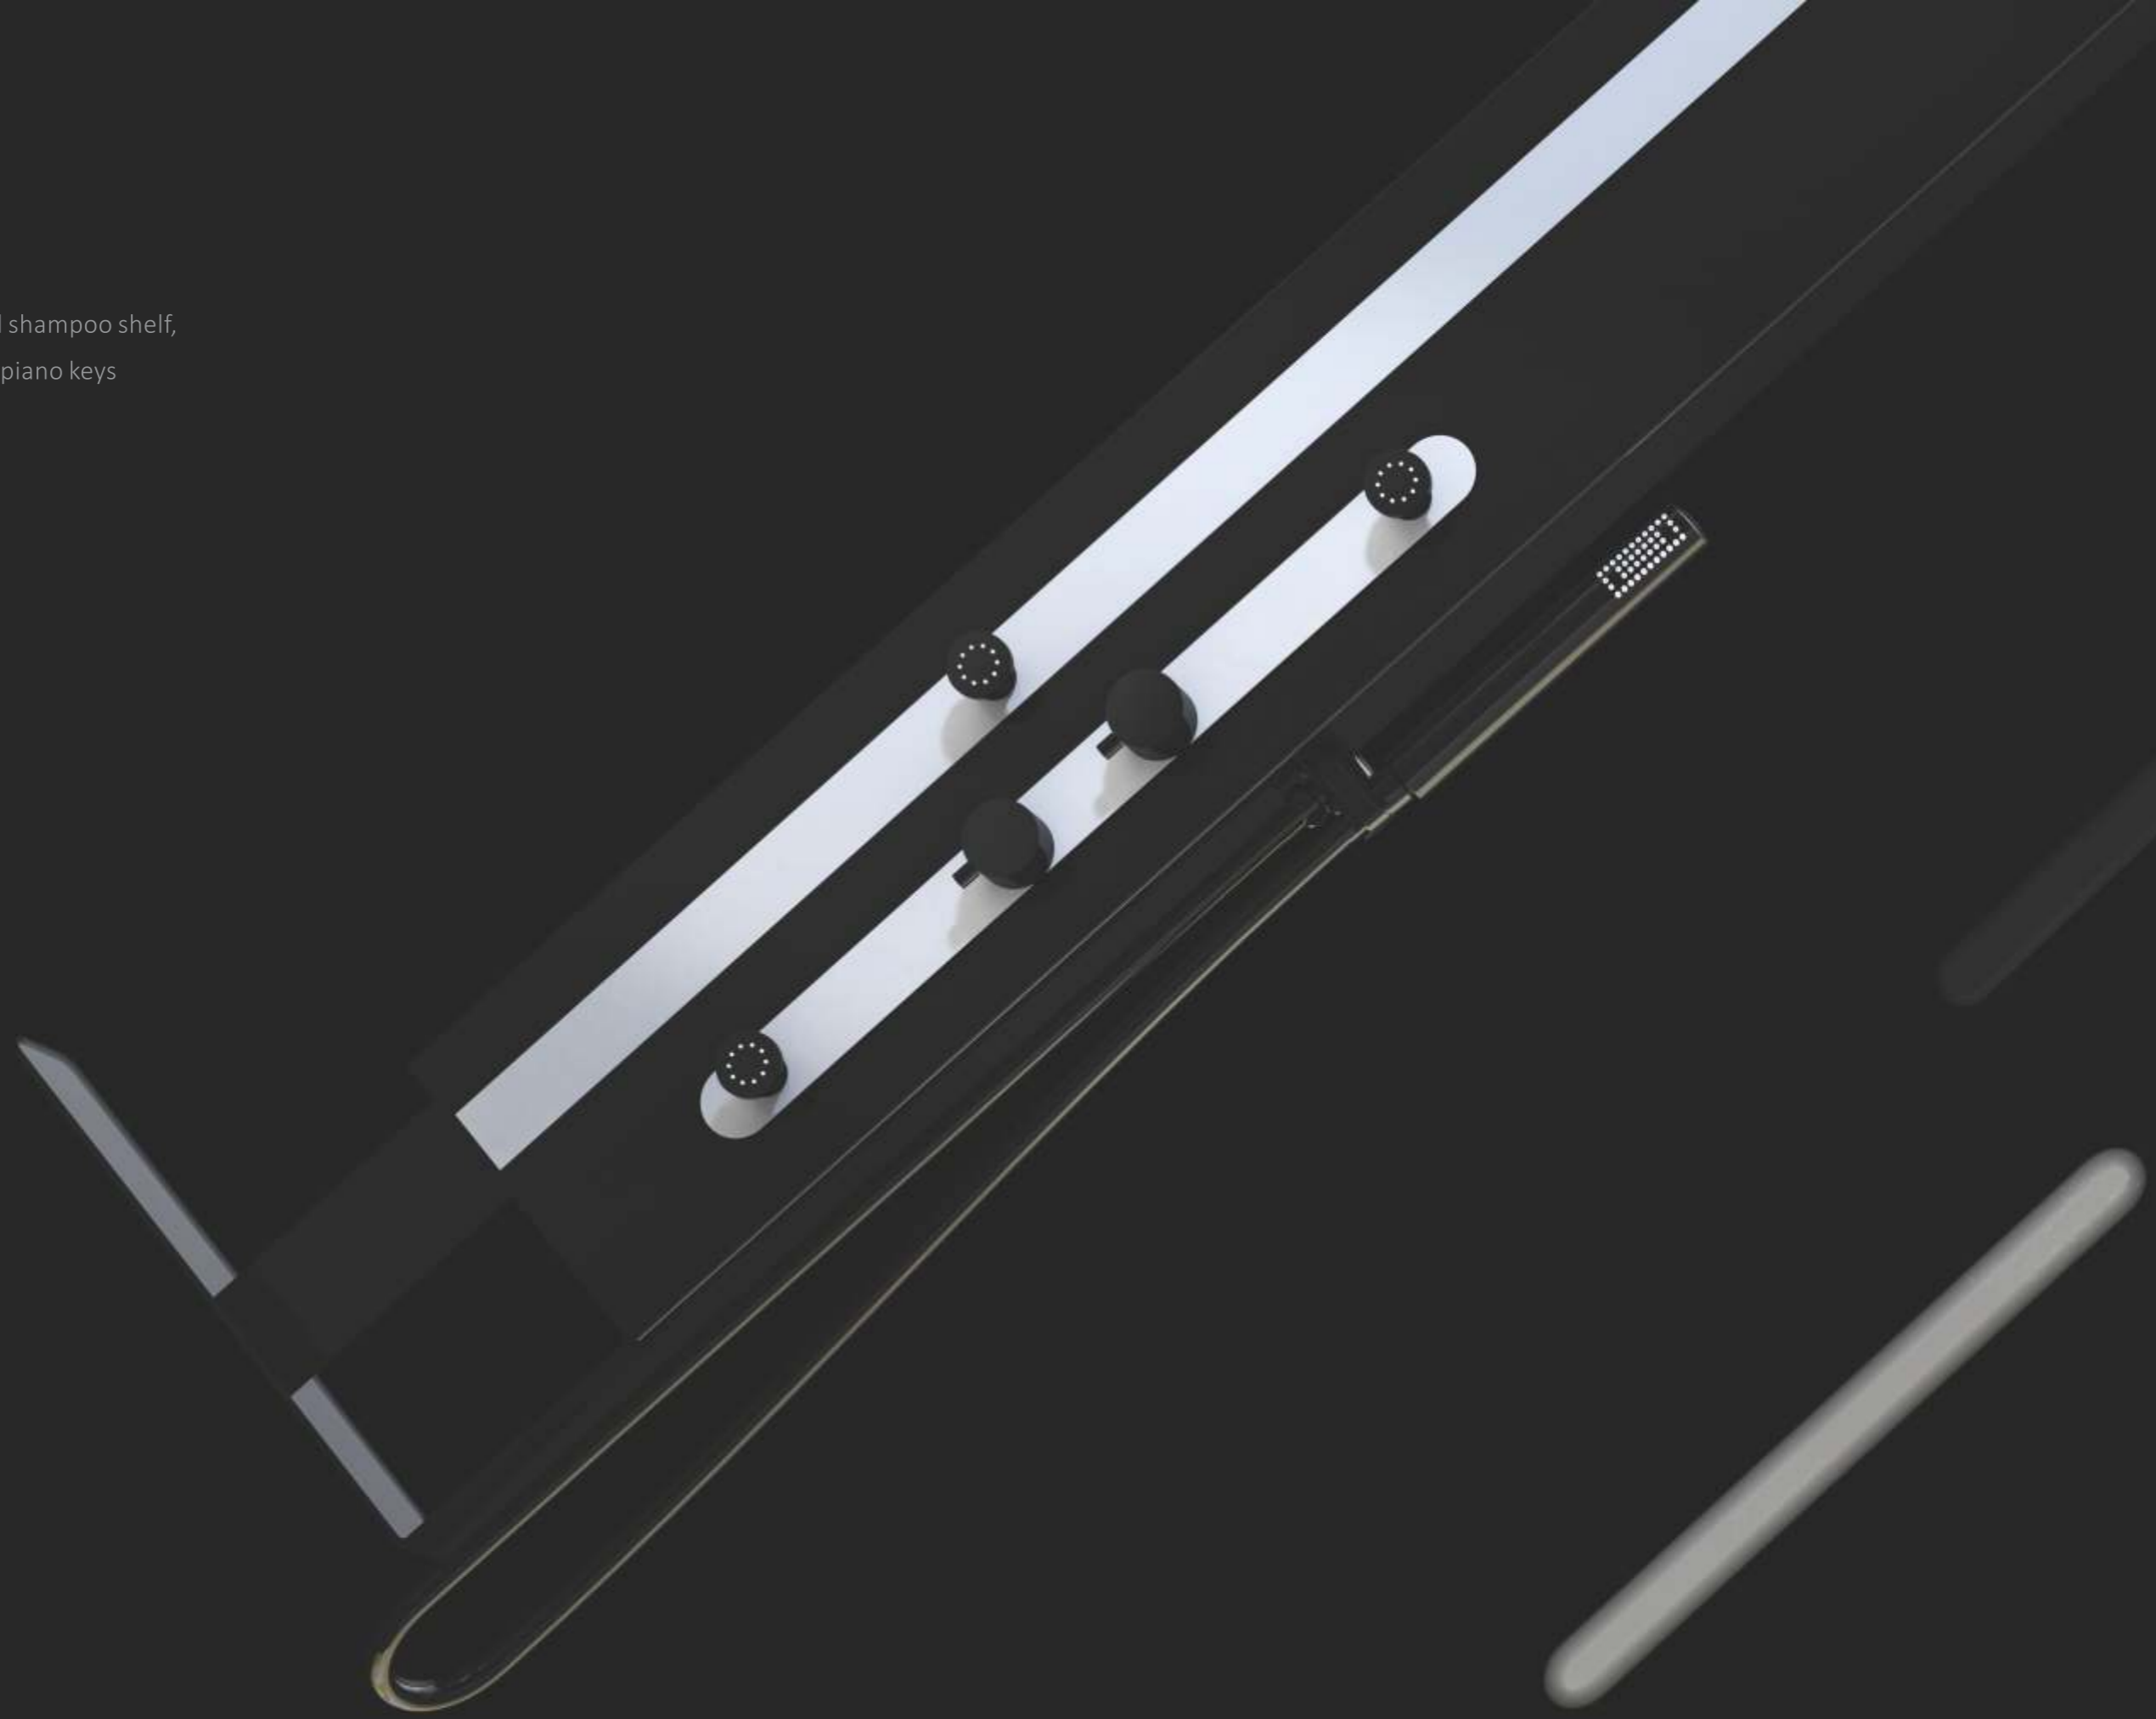

ORIGINAL DESIGN

The perfect combination of classic and shampoo shelf,
enjoy the silky shower experience like piano keys