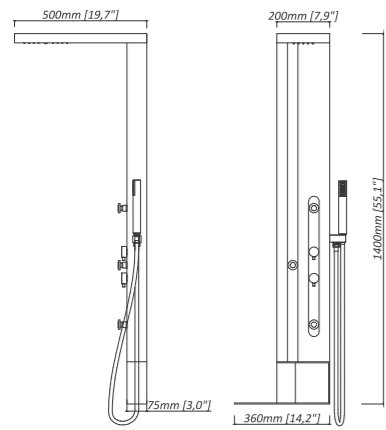

GS027

- 1400*200mm
- #5052 Aluminum Alloy with white and black painted
- 1 Embed plastic rain shower + waterfall D87
- 3 Black brass body jets T07
- 1 Black hand shower H78
- 1 Black plastic shower holder K01-PB
- 1 Brass H/C rotating valve + 4 ways diverter
- 1 S/S flexible shower hose P08 (1.5m)
- 1 4mm thick Aluminum Alloy shampoo shelf

**Aluminum alloy black and white color
Round massage body jets**